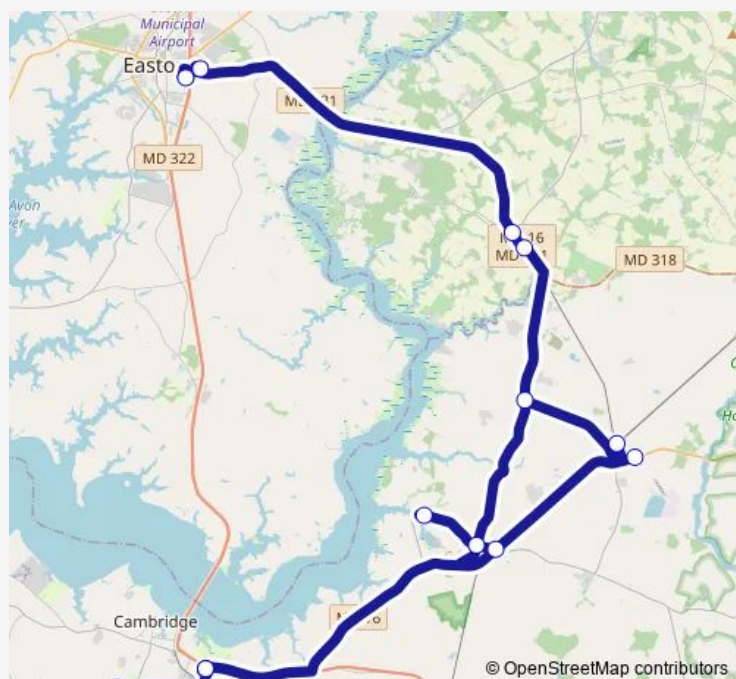

Bus 11 Route 11 - Cambridge - Secretary - East New Market - Hurlock - Preston - Easton

[Go to website](#)

Direction

DCT Depot — Walmart

13 stops

[Open route schedule](#)

DCT Depot

Walmart

Amick Farms Hurlock Wb

B & G

Walmart

Route schedule

DCT Depot — Walmart

Monday	14:15
Tuesday	14:15
Wednesday	14:15
Thursday	14:15
Friday	14:15
Saturday	—
Sunday	—

Route info

Direction: DCT Depot

Stops: 13

Trip Duration: 2 hour 25 min

Direction

DCT Depot — Walmart

12 stops

[Open route schedule](#)

DCT Depot

Walmart

High & Choptank

Walmart

Route schedule

DCT Depot — Walmart

Monday	06:45
--------	-------

Tuesday	06:45
---------	-------

Wednesday	06:45
-----------	-------

Thursday	06:45
----------	-------