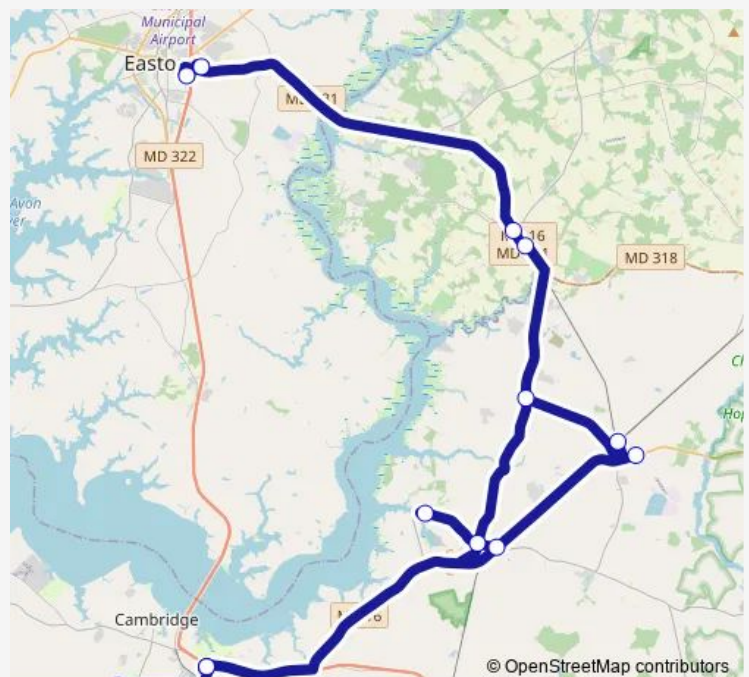

Bus 11 Route 11 - Cambridge - Secretary - East New Market - Hurlock - Preston - Easton

[Go to website](#)

Direction

DCT Depot — Walmart

13 stops

[Open route schedule](#)

DCT Depot

Walmart

Amick Farms Hurlock Wb

B & G

Walmart

Route schedule

DCT Depot — Walmart

Monday	14:15
Tuesday	14:15
Wednesday	14:15
Thursday	14:15
Friday	14:15
Saturday	—
Sunday	—

Route info

Direction: DCT Depot

Stops: 13

Trip Duration: 2 hour 25 min

Direction

DCT Depot — Walmart

12 stops

[Open route schedule](#)

DCT Depot

Walmart

High & Choptank

Walmart

Route schedule

DCT Depot — Walmart

Monday	06:45
Tuesday	06:45
Wednesday	06:45
Thursday	06:45
Friday	06:45
Saturday	—
Sunday	—

Route info

Direction: DCT Depot

Stops: 12