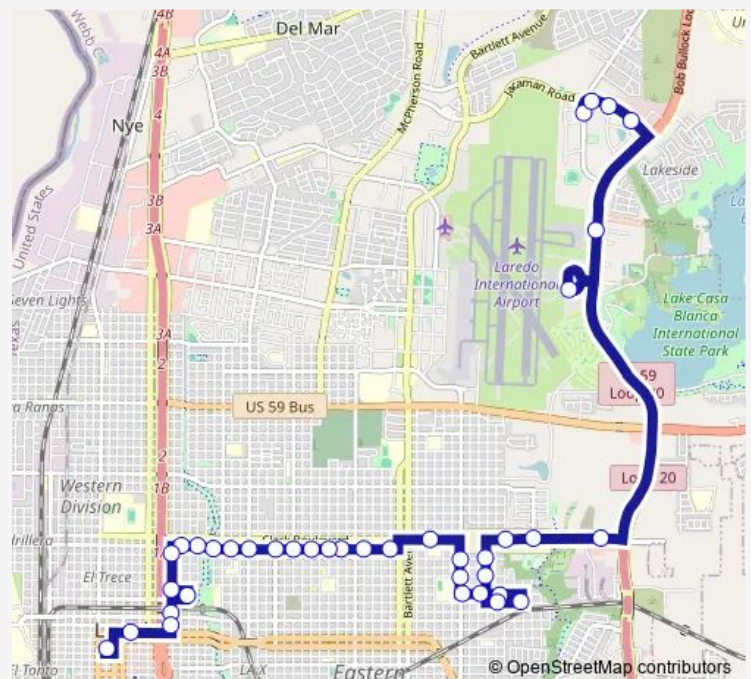

Thursday 07:40-20:35

Friday 07:40-20:35

Saturday 07:40-20:35

Sunday 08:25-16:55

Route info

Direction: Sinatra @ Manuel Ponce

Stops: 38

Trip Duration: 0 hour 40 min

11 — Gustavus / Airport

BusMaps

Gustavus @ Loring

Gustavus @ Stone

Gustavus @ McClelland

Gustavus @ Tilden

Gustavus @ Cedar

Gustavus @ Springfield

San Eduardo @ Houston

Houston @ Flores

El Metro Transit Center

Direction

El Metro Transit Center — Sinatra @ Manuel Ponce

43 stops

[Open route schedule](#)

El Metro Transit Center

Sunday 07:45-16:15

Route info

Direction: El Metro Transit Center

Stops: 43

Trip Duration: 0 hour 40 min

4401 Clark Blvd. (Target)

Emory Loop

Arriaga @ Rmz