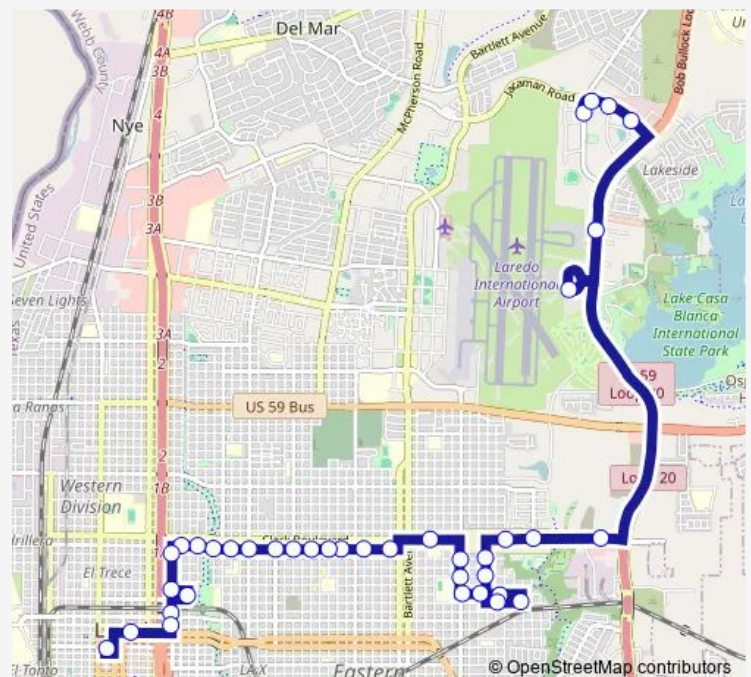

Thursday 07:40-20:35

Friday 07:40-20:35

Saturday 07:40-20:35

Sunday 08:25-16:55

Route info

Direction: Sinatra @ Manuel Ponce

Stops: 38

Trip Duration: 0 hour 40 min

11 — Gustavus / Airport

BusMaps

Gustavus @ Loring

Gustavus @ Stone

Gustavus @ McClelland

Gustavus @ Tilden

Gustavus @ Cedar

Gustavus @ Springfield

San Eduardo @ Houston

Houston @ Flores

El Metro Transit Center

Direction

El Metro Transit Center — Sinatra @ Manuel Ponce

43 stops

[Open route schedule](#)

El Metro Transit Center

Sunday 07:45-16:15

Route info

Direction: El Metro Transit Center

Stops: 43

Trip Duration: 0 hour 40 min

4401 Clark Blvd. (Target)

Emory Loop

Arriaga @ Rmz