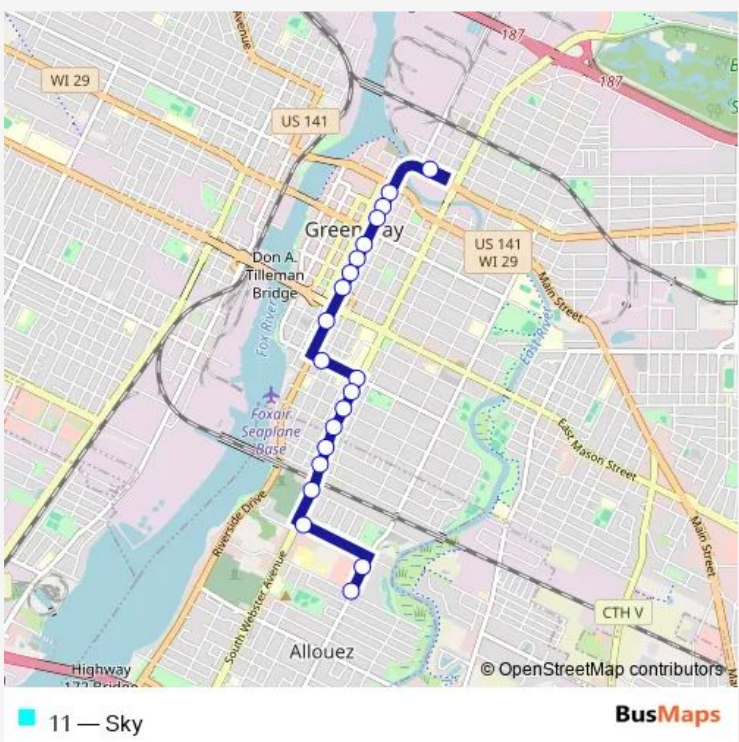

Bus 11 Sky

[Go to website](#)

Direction
 Libal ST & ST Joseph St — Transit Center
 23 stops
[Open route schedule](#)

- Libal ST & ST Joseph St
- ST Joseph ST & Schroeder Ln
- Allouez Transfer Point Zone 3
- 1821 Webster
- Webster & Beaupre
- Webster & Kalb
- Webster & Garland
- Webster & Grignon
- Webster & Emilie
- Webster & Eliza
- Porlier ST & Webster Ave
- Porlier & Jackson
- Porlier & Monroe
- Monroe & Cass
- Monroe & Chicago
- Monroe & Crooks
- Monroe & Stuart
- Monroe & Doty
- Monroe & Walnut
- Monroe & Cherry
- Monroe & Pine

Monroe & Bodart

Transit Center

Direction

Transit Center — Libal ST & ST Joseph St

20 stops

[Open route schedule](#)

Transit Center

Monroe AVE & Main St

Friday 05:15-18:15

Saturday 07:45-12:45

Sunday —

Route info

Direction: Transit Center

Stops: 20

Trip Duration: 0 hour 11 min

Direction

Friday 05:27-18:27

Saturday —

Sunday —

Route info

Direction: Libal ST & ST Joseph St

Stops: 23

Trip Duration: 0 hour 13 min

11 Bus time schedules and route maps are available in an offline PDF at busmaps.com. Use the busmaps.com website to see live bus times, train schedule or subway schedule, and step-by-step directions for all public transit in Green Bay