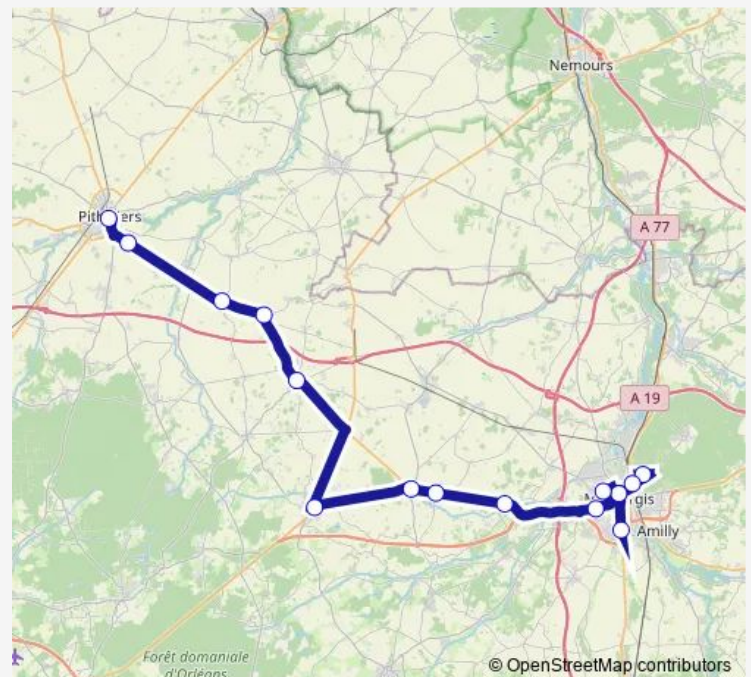

Pôle Intermodal Gare Snf

Saint Jacques (C Cial Antibes)

### Route schedule

Mail Sud — Saint Jacques (C Cial Antibes)

Monday 07:57

Tuesday 07:57

Wednesday 07:57

Thursday 07:57

Friday 07:57

Saturday —

### Route info

Direction: Mail Sud

Stops: 14

Trip Duration: 1 hour 18 min