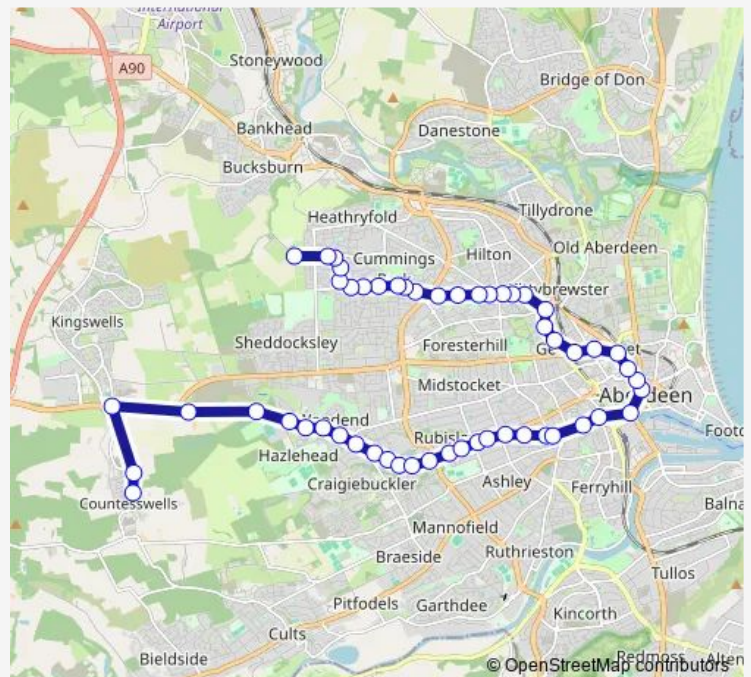

Thursday 05:28-23:15

Friday 05:28-23:15

Saturday 05:28-23:15

Sunday 07:15-23:15

Route info

Direction: Howes Road

Stops: 45

Trip Duration: 0 hour 40 min