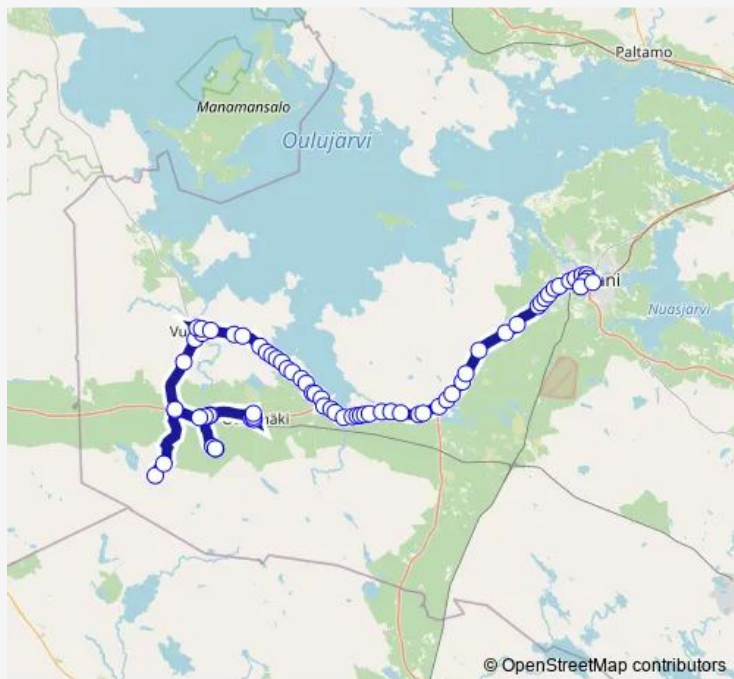

### Route schedule

Saaresmäki P — Kajaani matkakeskus T

Monday	08:05
Tuesday	08:05
Wednesday	08:05
Thursday	08:05
Friday	08:05
Saturday	—
Sunday	—

### Route info

Direction: Saaresmäki P

Stops: 72

Trip Duration: 1 hour 48 min

© OpenStreetMap contributors

■ 11 — Linja 11

BusMaps

Oikotie E