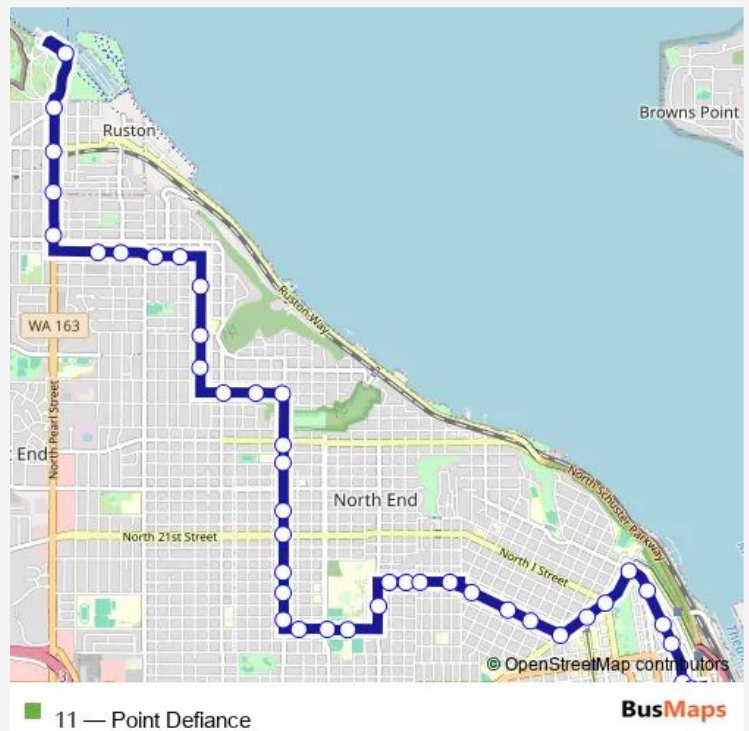

M St N & N 8th St

M St N & N 11th St

15th St N & Prospect St

15th St N & Anderson Street

15th St N & Junett St

15th St N & Alder St

Alder St N & N 13th St

11th St N & Warner St

11th St N & Union St

11th St N & Proctor St

Route schedule

Commerce St Station - Zone E — Pt Defiance Ferry Terminal

Monday	06:40-19:40
Tuesday	06:40-19:40
Wednesday	06:40-19:40
Thursday	06:40-19:40
Friday	06:40-19:40
Saturday	07:50-17:50
Sunday	08:50-17:50

Route info

Direction: Commerce St Station - Zone E

Stops: 42

Trip Duration: 0 hour 37 min

Proctor St N & N 14th St

Proctor St N & N 16th St

Proctor St N & N 21st St

Proctor St N & N 24th St

Stops: 43

Trip Duration: 0 hour 34 min

11th St N & Warner St

Alder St N & N 13th St

15th St N & Cedar St

15th St N & Junett St

15th St N & Anderson St

15th St N & Prospect St