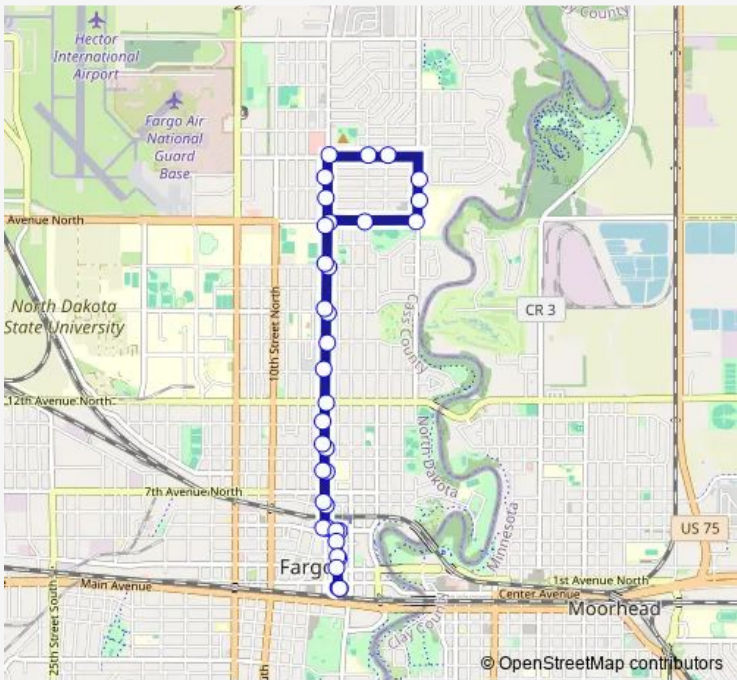

**Direction**  
Gtc — Gtc

35 stops

[Open route schedule](#)

- Gtc
- 5th St N & 2nd Ave N (Corner Se)
- 5th St N & 4th Ave N (Corner Se)
- 4th Ave N & Broadway N (Corner Ne)
- Broadway N & 6th Ave N (Corner Se)
- Shelter 223 (Sanford Health)
- Broadway N & 10th Ave N (Corner Se)
- Broadway N & 12th Ave N (Corner Se)
- Broadway N & 14th Ave N (Corner Se)
- Shelter 222 (Broadway & 15th Ave N)
- Broadway N & 17th Ave N (Corner Se)
- Broadway N & 19th Ave N (Corner Se)
- 19th Ave N & 3rd St N (Corner Sw)
- 19th Ave N & Elm St N (Corner Sw)
- Shelter 209 (VA Hospital)
- Elm St N & Woodcrest Dr N (Corner Se)
- 25th Ave N & 2nd St N (Corner Ne)
- 25th Ave N & 3rd St N (Corner Ne)
- Shelter 271 (Gate City Bank)
- Broadway N & 23rd Ave N (Midblock West)
- Broadway N & 21st Ave N (Corner Nw)

**Route schedule**  
Gtc — Gtc

|           |             |
|-----------|-------------|
| Monday    | 06:45-19:45 |
| Tuesday   | 06:15-20:45 |
| Wednesday | 06:15-20:45 |
| Thursday  | 06:15-20:45 |
| Friday    | 06:15-20:45 |
| Saturday  | 07:15-20:45 |
| Sunday    | —           |

**Route info**

Direction: Gtc

Stops: 35

Trip Duration: 0 hour 24 min

Shelter 219 (Fargo North High School)

Shelter 221 (Washington Elementary)

Broadway N & 15th Ave N (Corner Nw)

Shelter 267 (Immanuel Lutheran Church)