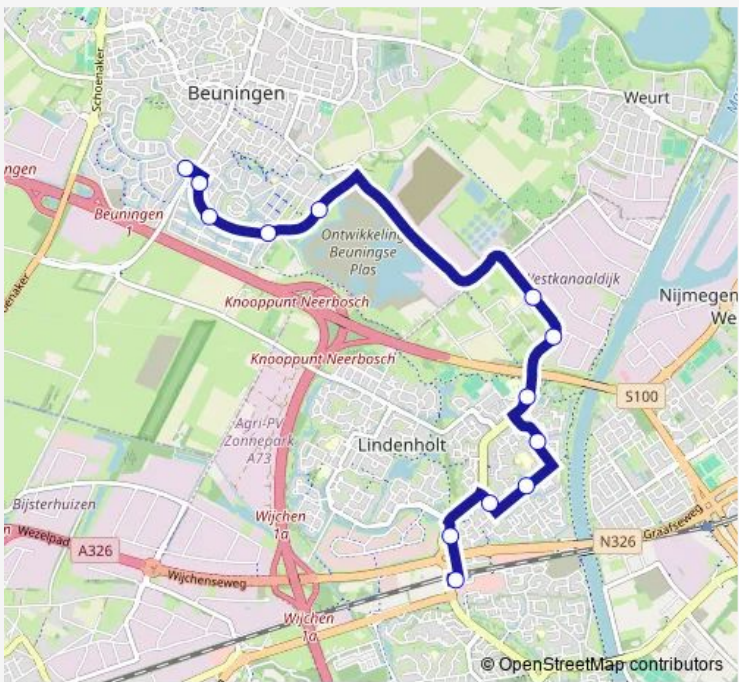

Bus 11 Beuningen - Nijmegen Dukenburg

[Go to website](#)

Direction
 Beuningen, Tiberiuslaan — Nijmegen, Station Dukenburg [E]
 13 stops
[Open route schedule](#)

- Beuningen, Tiberiuslaan
- Beuningen, Forelgracht
- Beuningen, Snoekgracht
- Beuningen, Ganzeneiland
- Beuningen, Wolfsbossingel
- Nijmegen, Hogelandseweg
- Nijmegen, Lagelandseweg
- Nijmegen, P+R Nijmegen West
- Nijmegen, Wellenkamp/Hoefkamp
- Nijmegen, Gildekamp/Kluijskamp
- Nijmegen, Voorstenkamp/Gildekmp
- Nijmegen, Spijkerhofweg
- Nijmegen, Station Dukenburg [E]

Route schedule
 Beuningen, Tiberiuslaan — Nijmegen, Station Dukenburg [E]

| | |
|-----------|-------------|
| Monday | 06:36-18:01 |
| Tuesday | 06:36-18:01 |
| Wednesday | 06:36-18:01 |
| Thursday | 06:36-18:01 |
| Friday | 06:36-18:01 |
| Saturday | — |
| Sunday | — |

Route info
 Direction: Beuningen, Tiberiuslaan
 Stops: 13
 Trip Duration: 0 hour 19 min

Direction

Nijmegen, Station Dukenburg [D] — Beuningen, Aalster-
veld

16 stops

[Open route schedule](#)

Nijmegen, Station Dukenburg [D]

Route info

Direction: Nijmegen, Station Dukenburg [D]

Stops: 16

Trip Duration: 0 hour 22 min

11 Bus time schedules and route maps are available in an offline PDF at busmaps.com. Use the busmaps.com website to see live bus times, train schedule or subway schedule, and step-by-step directions for all public transit in Arnhem