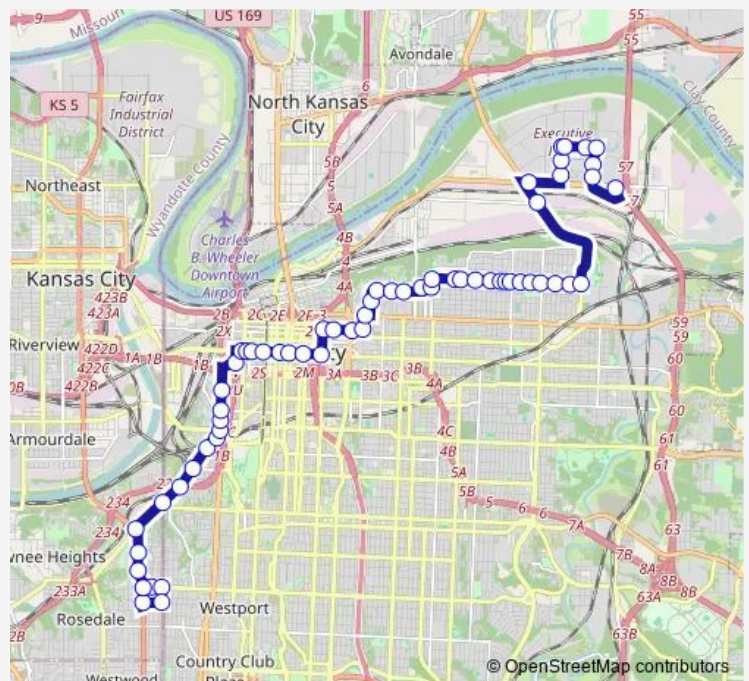

ON SW Blvd AT 29th ST Nb

ON SW Blvd AT 27th Northbound Nearside

ON Southwest Blvd AT 25th Northbound

ON SW Blvd Between Madison AND Summit Eastbound

ON Summit AT Cesar Chavez Northbound

ON Summit AT West Penway Northbound Nearside

ON Summit AT 20th Northbound

ON Summit AT 17th ST Nb

ON Washington AT 14th Northbound

ON 12th AT Washington Eastbound Midblock

ON 12th Between Broadway AND Central Eastbound

ON 12th Between Central AND Wyandotte Eastbound

Route schedule

ON 39th AT KU MED Center Eastbound — N. Cambridge @ Front

Monday 05:03-00:03⁺¹

Tuesday 05:03-00:03⁺¹

Wednesday 05:03-00:03⁺¹

Thursday 05:03-00:03⁺¹

Friday 05:03-00:03⁺¹

Saturday 04:51-20:21

Sunday 04:51-20:21

Route info

Direction: ON 39th AT KU MED Center Eastbound

Stops: 62

Trip Duration: 0 hour 57 min

11 — Northeast-Westside

ON 12th Between Baltimore AND Main Eastbound

ON 12th Between Grand AND Mcgee Eastbound