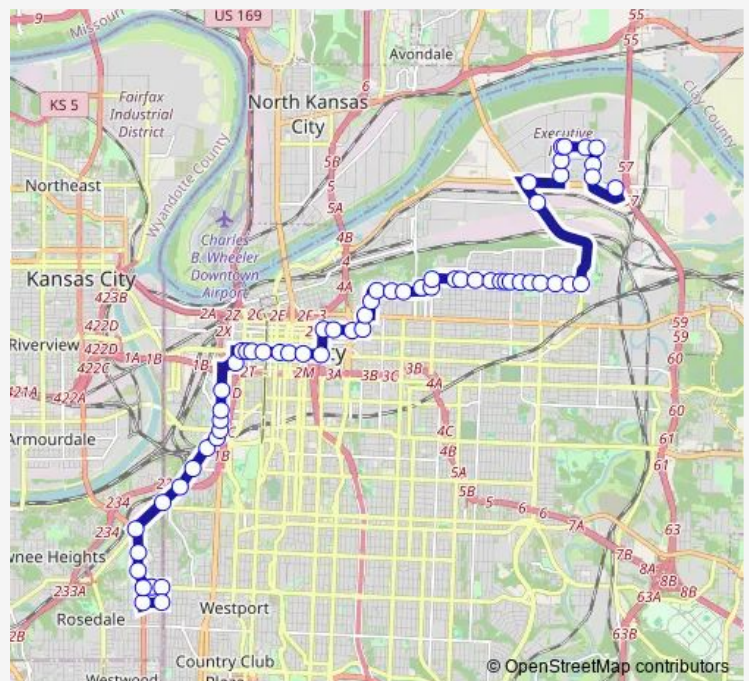

ON SW Blvd AT 29th ST Nb

ON SW Blvd AT 27th Northbound Nearside

ON Southwest Blvd AT 25th Northbound

ON SW Blvd Between Madison AND Summit Eastbound

ON Summit AT Cesar Chavez Northbound

ON Summit AT West Penway Northbound Nearside

ON Summit AT 20th Northbound

ON Summit AT 17th ST Nb

ON Washington AT 14th Northbound

ON 12th AT Washington Eastbound Midblock

ON 12th Between Broadway AND Central Eastbound

ON 12th Between Central AND Wyandotte Eastbound

Route schedule

ON 39th AT KU MED Center Eastbound — N. Cambridge @ Front

Monday 05:03-00:03⁺¹

Tuesday 05:03-00:03⁺¹

Wednesday 05:03-00:03⁺¹

Thursday 05:03-00:03⁺¹

Friday 05:03-00:03⁺¹

Saturday 04:51-20:21

Sunday 04:51-20:21

Route info

Direction: ON 39th AT KU MED Center Eastbound

Stops: 62

Trip Duration: 0 hour 58 min

11 — Northeast-Westside

ON 12th Between Baltimore AND Main Eastbound

ON 12th Between Grand AND Mcgee Eastbound