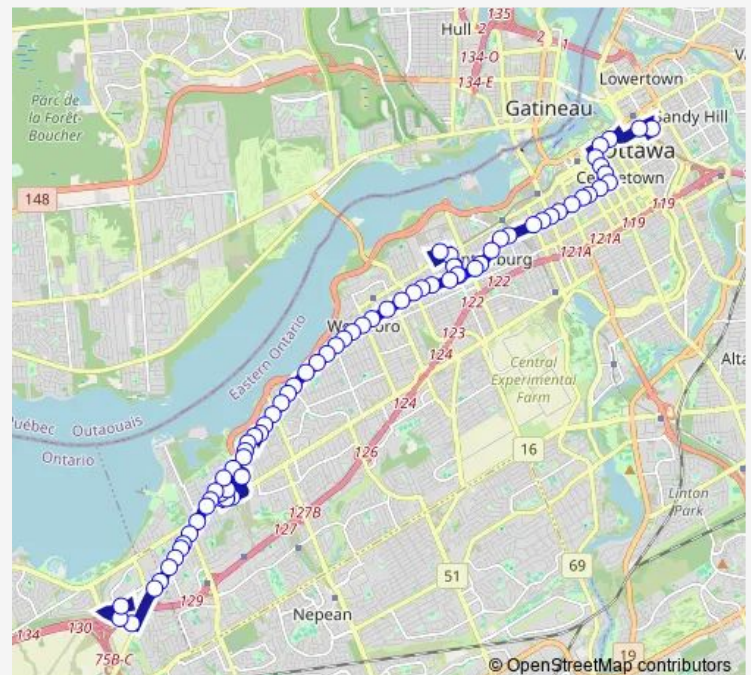

Somerset W / Empress

Somerset W / Booth

Somerset W / Rochester

Somerset W / Preston

Somerset W / Bayswater

Somerset W / Wellington

Wellington / Merton

Wellington / McCormick

Wellington / Parkdale

Route schedule

Waller / Laurier E — Bayshore B

Monday	04:48-01:27 ⁺¹
Tuesday	04:48-01:27 ⁺¹
Wednesday	04:48-01:27 ⁺¹
Thursday	04:48-01:27 ⁺¹
Friday	04:48-01:27 ⁺¹
Saturday	05:19-01:27 ⁺¹
Sunday	07:02-00:33 ⁺¹

Route info

Direction: Waller / Laurier E

Stops: 74

Trip Duration: 1 hour 8 min

Holland / Wellington

Holland / Spencer

Holland / Scott

Tunney'S Pasture D

Monday	04:26-00:50 ⁺¹
Tuesday	04:26-00:50 ⁺¹
Wednesday	04:26-00:50 ⁺¹
Thursday	04:26-00:50 ⁺¹
Friday	04:26-00:50 ⁺¹
Saturday	04:59-00:38 ⁺¹
Sunday	06:26-00:13 ⁺¹

Route info

Direction: Bayshore A

Stops: 70