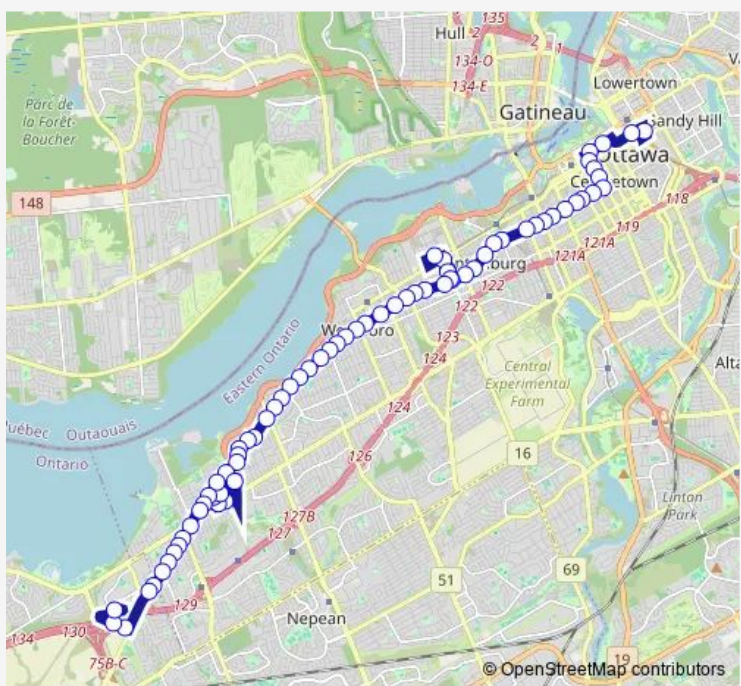

[Go to website](#)

**Direction**  
 Bayshore — Waller / Nicholas  
 70 stops  
[Open route schedule](#)

- Bayshore
- Woodridge / Bayshore
- Richmond / Bayshore
- Richmond / Bellfield
- Richmond / Lovitt
- Richmond / Highfield
- Richmond / Marielle
- Richmond / Pinecrest
- Richmond / Pinewood
- Richmond / Carling
- Richmond / Forest
- Richmond / Croydon
- Richmond / Assaly
- Lincoln Fields Mall West
- Croydon / Bond
- Carling / Connaught
- Lincoln Fields 3b
- Carling / Tavistock
- Croydon / Lincoln Fields Mall
- Lincoln Fields Mall East
- Richmond / Assaly

Route schedule  
 Bayshore — Waller / Nicholas

Monday	04:26-00:50 <sup>+1</sup>
Tuesday	04:26-00:50 <sup>+1</sup>
Wednesday	04:26-00:50 <sup>+1</sup>
Thursday	04:26-00:50 <sup>+1</sup>
Friday	04:26-00:50 <sup>+1</sup>
Saturday	04:59-00:38 <sup>+1</sup>
Sunday	06:26-00:13 <sup>+1</sup>

Route info  
 Direction: Bayshore  
 Stops: 70  
 Trip Duration: 1 hour 7 min

11 — Bayshore - Laurier BusMaps

Richmond / Kichi Zibi Mikan

Richmond / Edgeworth

Mcewen / Ambleside

1090 Ambleside

Richmond / NEW Orchard North

## Route info

Direction: Waller / Laurier E

Stops: 73

Trip Duration: 0 hour 57 min

Holland / Spencer

Holland / Wellington

Wellington / Caroline

Wellington / Gilchrist