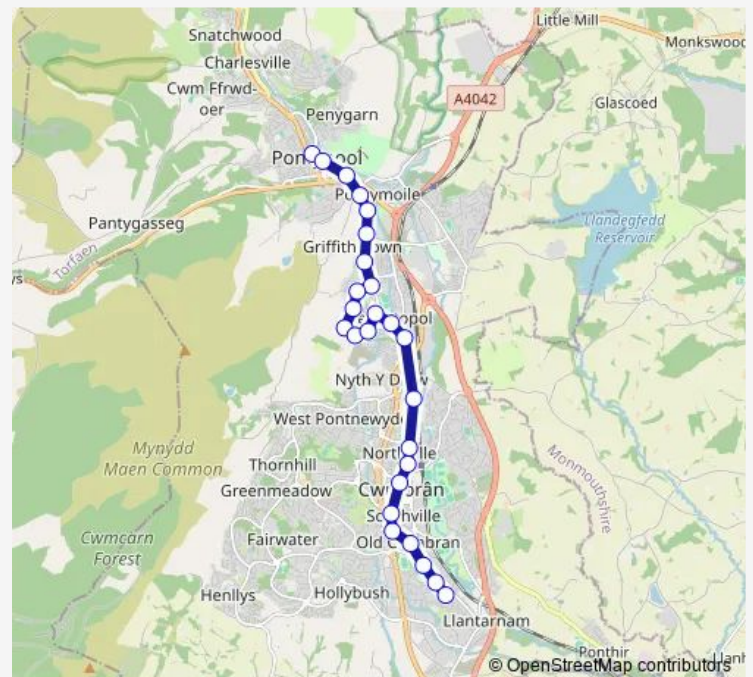

Bus 11 Cwmbran - Pontypool

[Go to website](#)

Direction

Cwmbran Bus Station Stand F — Market Square

27 stops

[Open route schedule](#)

Cwmbran Bus Station Stand F

Pontnewydd Workingmen's Club

Richmond Road

Pontnewydd War Memorial

Lowlands Road

Grove Park East

Post Office

Ashbridge

Parc Panteg

South Street

Crown Inn

Hawthorn Road

Kemys Fawr Infants School

Wellfield Lane

Springfield Road

West Avenue

Maple Road

Panteg House

St Mary Street

Panteg Hospital

Stafford Road Top

Route schedule

Cwmbran Bus Station Stand F — Market Square

Monday 07:30

Tuesday 07:30

Wednesday 07:30

Thursday 07:30

Friday 07:30

Saturday —

Sunday —

Route info

Direction: Cwmbran Bus Station Stand F

Stops: 27

Trip Duration: 0 hour 33 min

■ 11 — Cwmbran - Pontypool

BusMaps