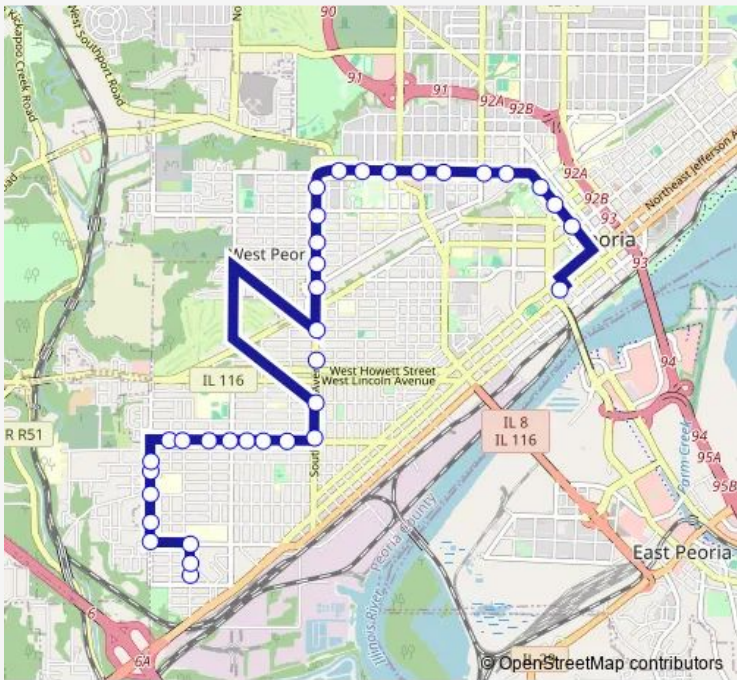

**Direction**  
 Citylink Transit Center — Oregon and Trewynn  
 38 stops  
[Open route schedule](#)

- Citylink Transit Center
- Adams and Fulton
- Main and Jefferson/Peoria County Courtho
- Main and Monroe
- Main and Perry
- Main and Glendale/Thirty-Thirty Coffee
- Glen Oak Towers
- Main and Flora
- Main and Douglas
- Main and Garfield
- Main and Bourland/Mcdonalds
- Main and Elmwood
- Main and Glenwood/Bradley University
- Main and Parkside
- Main St. and Heading Ave
- Western and Laura
- Western and Bradley
- Western and Callender
- Western and Moss
- Western and Martin
- Western and Millman

Route schedule  
 Citylink Transit Center — Oregon and Trewynn

Monday	06:15-21:15
Tuesday	06:15-21:15
Wednesday	06:15-21:15
Thursday	06:15-21:15
Friday	06:15-21:15
Saturday	08:15-20:15
Sunday	09:15-18:15

Route info  
 Direction: Citylink Transit Center  
 Stops: 38  
 Trip Duration: 0 hour 24 min

11 — Western BusMaps

Western and Ann

South Western Avenue / West Garden Stree

Garden and Madison Park

Garden and Westmoreland

Laramie and Krause

Laramie and Farrow

Laramie and Trewyn

Montana and Idaho

Oregon and Trewynn

**Direction**

Oregon and Trewynn — Citylink Transit Center

35 stops