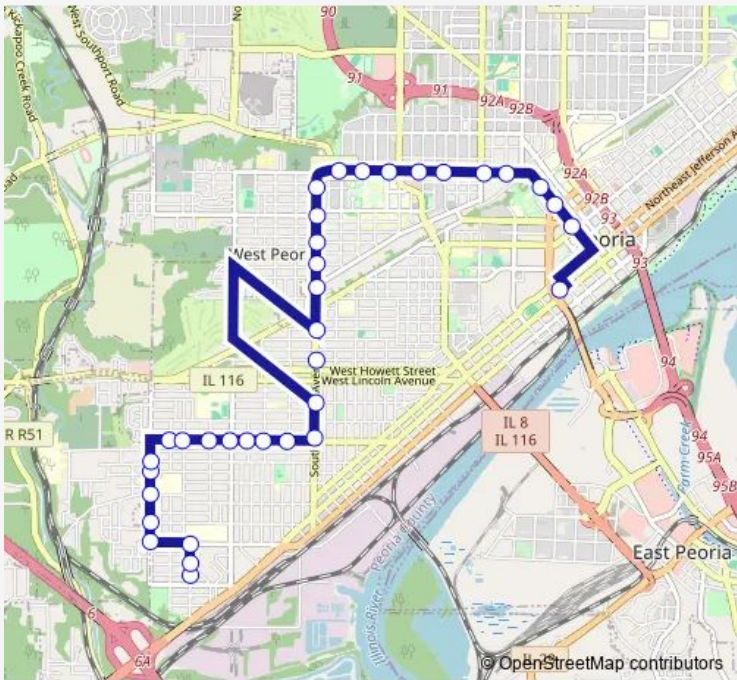

Direction
 Citylink Transit Center — Oregon and Trewynn
 38 stops
[Open route schedule](#)

- Citylink Transit Center
- Adams and Fulton
- Main and Jefferson/Peoria County Courtho
- Main and Monroe
- Main and Perry
- Main and Glendale/Thirty-Thirty Coffee
- Glen Oak Towers
- Main and Flora
- Main and Douglas
- Main and Garfield
- Main and Bourland/Mcdonalds
- Main and Elmwood
- Main and Glenwood/Bradley University
- Main and Parkside
- Main St. and Heading Ave
- Western and Laura
- Western and Bradley
- Western and Callender
- Western and Moss
- Western and Martin
- Western and Millman

Route schedule
 Citylink Transit Center — Oregon and Trewynn

Monday	06:15-21:15
Tuesday	06:15-21:15
Wednesday	06:15-21:15
Thursday	06:15-21:15
Friday	06:15-21:15
Saturday	08:15-20:15
Sunday	09:15-18:15

Route info
 Direction: Citylink Transit Center
 Stops: 38
 Trip Duration: 0 hour 24 min

11 — Western BusMaps

Western and Ann

South Western Avenue / West Garden Stree

Garden and Madison Park

Garden and Westmoreland

Western and Laura

Main and Cooper

Route schedule

Oregon and Trewynn — Citylink Transit Center

Monday 05:40-21:40

Tuesday 05:40-21:40

Wednesday 05:40-21:40

Thursday 05:40-21:40