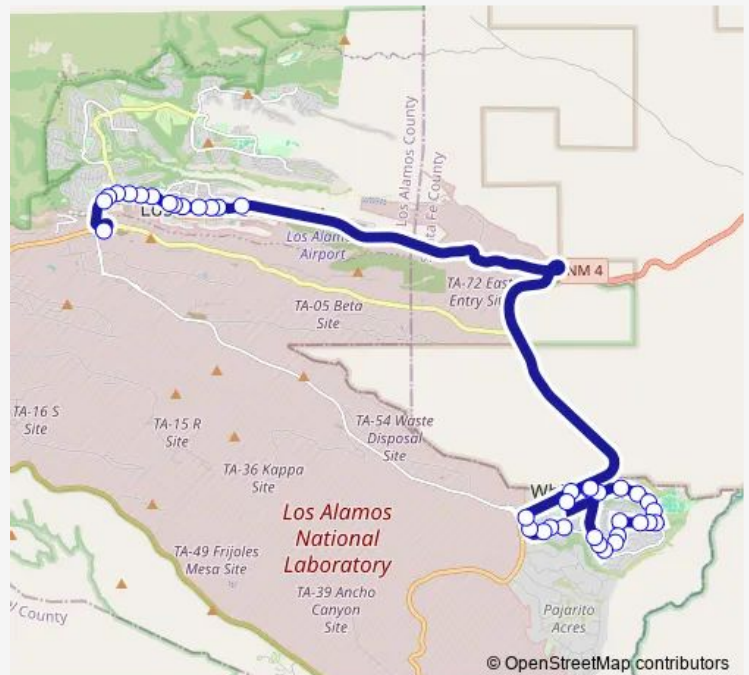

Rover Blvd & Azure Dr

Rover Blvd & Aragon Ave

Rover & SR 4

**Route schedule**

Grand Canyon & Sherwood — Transit Center

Monday 15:30

Tuesday 15:30

Wednesday 12:05-12:13

Thursday 12:05-15:30

Friday 12:05-15:30

Saturday —

Sunday —

**Route info**

Direction: Grand Canyon & Sherwood

Stops: 37

Trip Duration: 0 hour 40 min

11 — White Rock Express

SR 4 & Sherwood

White Rock Library

East Rd (Nm502) & Canyon Rd Inbound

Central & 6th

Central Ave & 9th St Inbound

Central & Municipal

Central Ave & 20th St

Central & Mesa Library

Central Ave & Oppenheimer Dr Inbound

Canyon Rd & Aquatic Center Inbound

Canyon Rd & Canyon Village Apts Inbound

Canyon Rd & Catholic Church Inbound

Canyon & Diamond

Diamond Dr & Lemon Lot