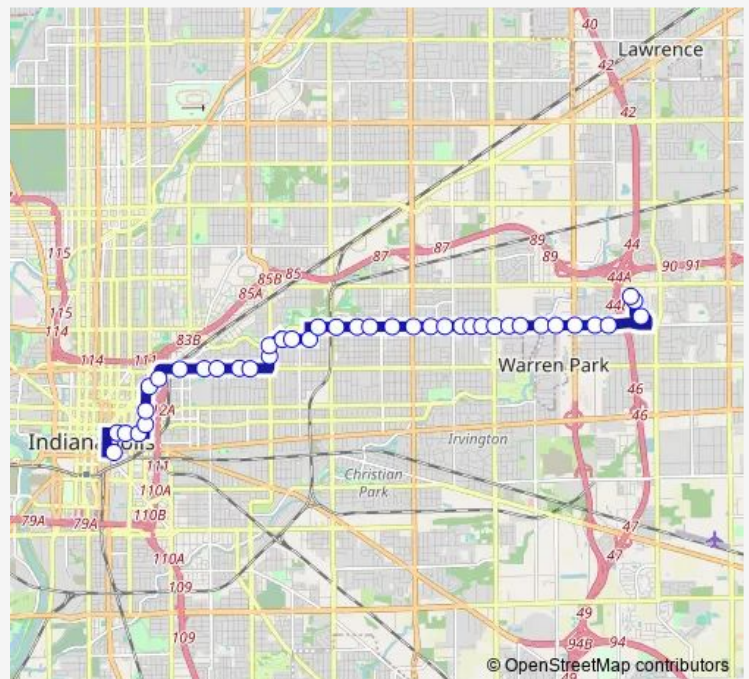

Bus 11 East 16th St

[Go to website](#)

Direction
 CTC-O — 1900 Wellesley Blvd - Noble of Indiana
 40 stops
[Open route schedule](#)

- CTC-O
- Ohio St & Alabama St
- Ohio St & Cleveland St
- Ohio St & Park Ave
- College Ave & New York St
- College Ave & Michigan St
- Massachusetts Ave & Edison Ave
- Massachusetts Ave & Davidson St
- 10th St & Highland Ave
- 10th St & Newman St
- 10th St & Woodruff Pl Middle D
- 10th St & Jefferson Ave
- 10th St & Keystone Ave
- Rural St & 12th St
- Rural St & Brookside Pkwy S Dr
- Nowland Ave & Parker St
- Nowland Ave & Dearborn St
- Nowland St & Olney St
- Brookside Pkwy S Dr & Ewing St
- 16th St & Denny St
- 16th St & Colorado Ave

Route schedule

CTC-O — 1900 Wellesley Blvd - Noble of Indiana

Monday	06:00-21:00
Tuesday	06:00-21:00
Wednesday	06:00-21:00
Thursday	06:00-21:00
Friday	06:00-21:00
Saturday	06:00-21:00
Sunday	07:00-20:20

Route info

Direction: CTC-O
 Stops: 40
 Trip Duration: 0 hour 34 min

11 — East 16th St

16th St & Linwood Ave

16th St & Dequincy St

16th St & Leland Ave

16th St & Hawthorne Ln

16th St & Whittier Pl

Thursday 05:14-20:15

Friday 05:14-20:15

Saturday 06:45-20:15

Sunday 06:17-19:42

Route info

Direction: 1900 Wellesley Blvd - Noble of Indiana

Stops: 44

Trip Duration: 0 hour 33 min