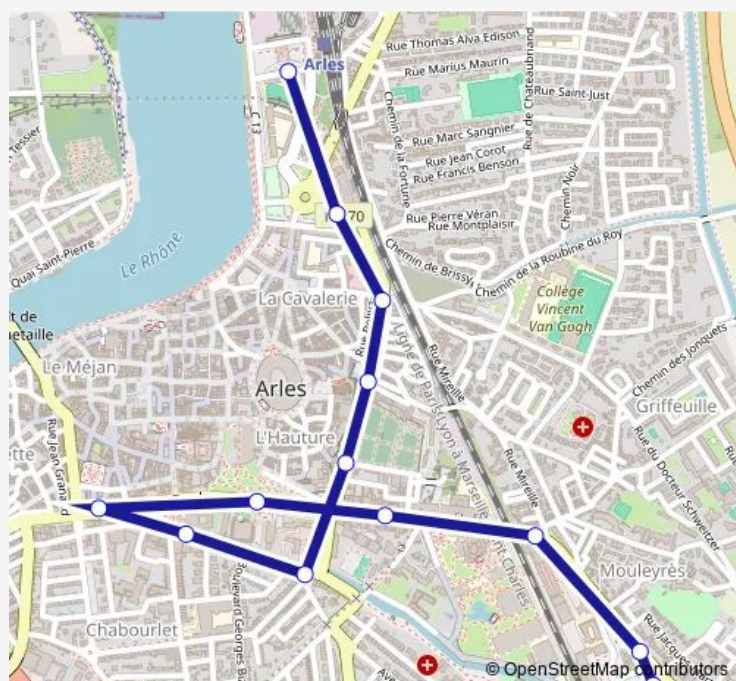

Bus 11 11 - Gare Sncf <> Parking des Minimes

[Go to website](#)

Direction

Gare Sncf — Parking des Minimes

13 stops

[Open route schedule](#)

Gare Sncf

Lamartine

Thursday 10:00-18:30

Friday 10:00-18:30

Saturday 10:00-18:30

Sunday 10:00-18:30

Route info

Direction: Gare Sncf

Stops: 13

Trip Duration: 0 hour 12 min

11 — 11 - Gare Sncf <> Parking des Minimes

Direction

Parking des Minimes — Gare Sncf

13 stops

[Open route schedule](#)

Parking des Minimes

Hoche

Révolution

Friday 10:12-18:42

Saturday 10:12-18:42

Sunday 10:12-18:42

Route info

Direction: Parking des Minimes

Stops: 13

Trip Duration: 0 hour 13 min

11 Bus time schedules and route maps are available in an offline PDF at busmaps.com. Use the busmaps.com website to see live bus times, train schedule or subway schedule, and step-by-step directions for all public transit in Arles