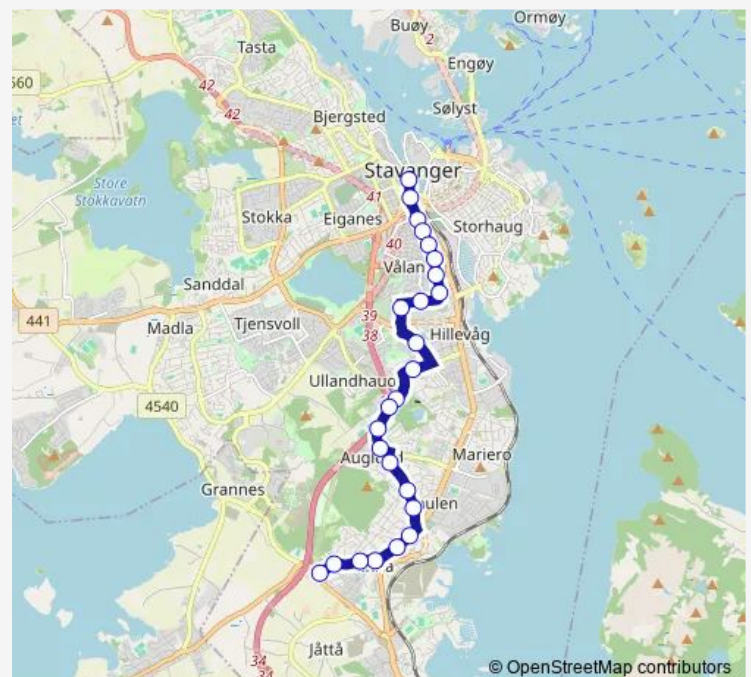

### Route schedule

Hinna gravlund — Jernbaneveien

Monday 06:05-23:35

Tuesday 06:05-23:35

Wednesday 06:05-23:35

Thursday 06:05-23:35

Friday 06:05-23:35

Saturday 08:35-23:35

### Route info

Direction: Hinna gravlund

Stops: 24

Trip Duration: 0 hour 22 min

Storgata

Vaktapoteket

Jernbaneveien

## Route info

Direction: Olav Vs gate

Stops: 25

Trip Duration: 0 hour 20 min

11 Local Bus Service time schedules and route maps are available in an offline PDF at [busmaps.com](https://busmaps.com). Use the [busmaps.com](https://busmaps.com) website to see live bus times, train schedule or subway schedule, and step-by-step directions for all public transit in Stavanger