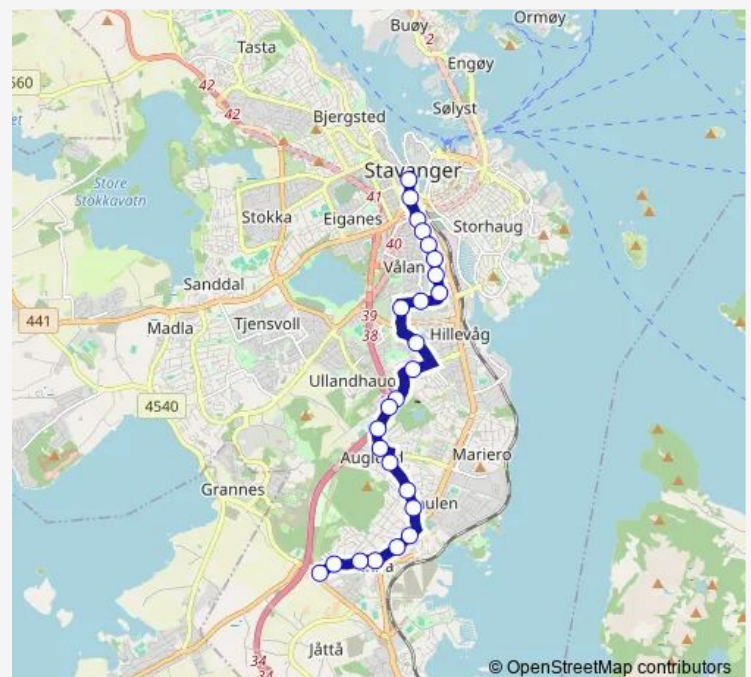

### Route schedule

Hinna gravlund — Jernbaneveien

Monday 06:05-23:35

Tuesday 06:05-23:35

Wednesday 06:05-23:35

Thursday 06:05-23:35

Friday 06:05-23:35

Saturday 08:35-23:35

### Route info

Direction: Hinna gravlund

Stops: 24

Trip Duration: 0 hour 22 min

Storgata

Vaktapoteket

Jernbaneveien

## Route info

Direction: Olav Vs gate

Stops: 25

Trip Duration: 0 hour 20 min

11 Local Bus Service time schedules and route maps are available in an offline PDF at [busmaps.com](https://busmaps.com). Use the [busmaps.com](https://busmaps.com) website to see live bus times, train schedule or subway schedule, and step-by-step directions for all public transit in Stavanger