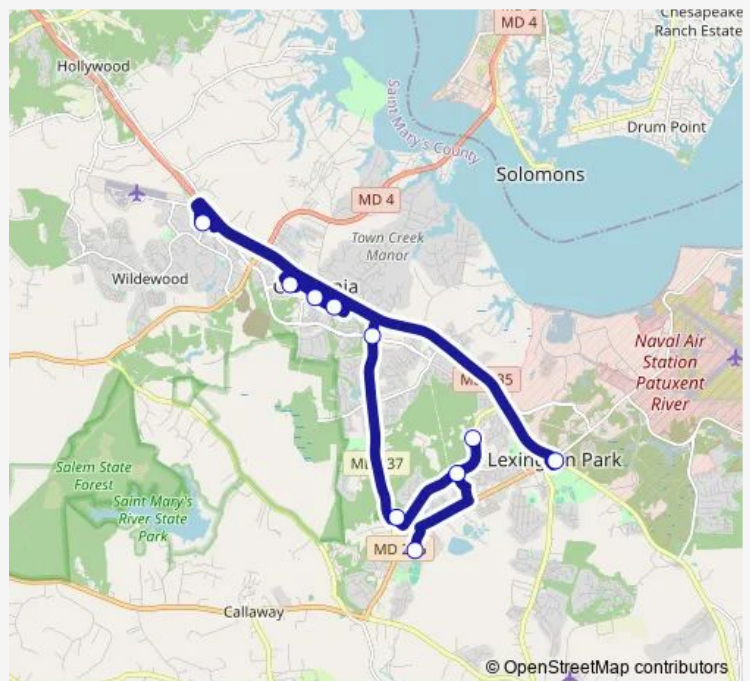

Bus 11 California to Great Mills

[Go to website](#)

Direction
 Lexwood Dr. — Wildewood Center NB (Sprint)
 6 stops
[Open route schedule](#)

- Lexwood Dr.
- Great Mills Rd. at St. Mary's Square
- Tulagi Place
- MD 235 N. and Mcarthur Blvd San Souci Plaza
- MD 235 N. and Shady Mile Dr.
- Wildewood Center NB (Sprint)

Route schedule
 Lexwood Dr. — Wildewood Center NB (Sprint)

Monday	19:27-22:27
Tuesday	19:27-22:27
Wednesday	19:27-22:27
Thursday	19:27-22:27
Friday	19:27-22:27
Saturday	06:27-22:27
Sunday	—

Route info
 Direction: Lexwood Dr.
 Stops: 6
 Trip Duration: 0 hour 26 min

Direction

Tulagi Place — Lexwood Dr.

10 stops

[Open route schedule](#)

Tulagi Place

Wildewood Center (Sprint)

First Colony Target

Laurel Glen Shopping Center (K-Mart)

Direction

Lexwood Dr. — Wildewood Center NB (Sprint)

6 stops

[Open route schedule](#)

Lexwood Dr.

Great Mills Rd. at St. Mary's Square

Tulagi Place

MD 235 N. and Millstone Landing Rd.