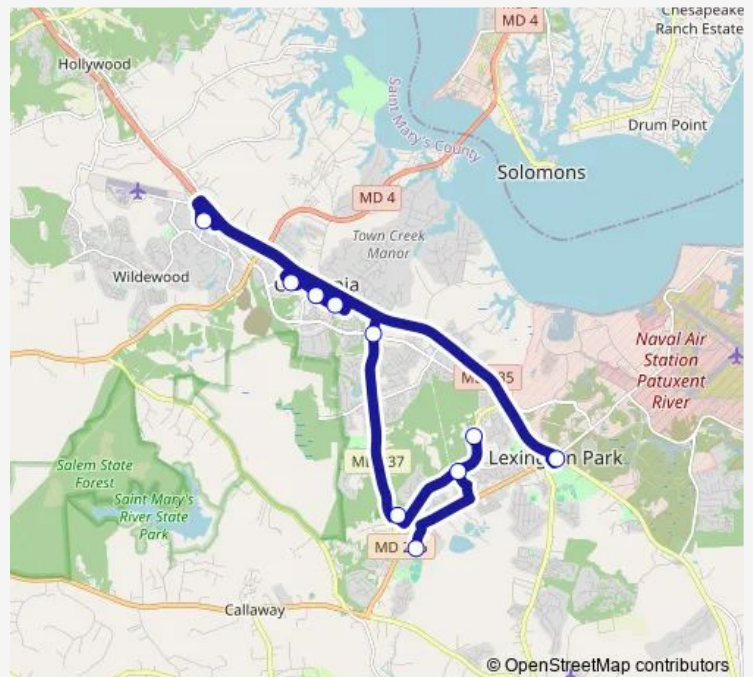

Bus 11 California to Great Mills

[Go to website](#)

Direction

Lexwood Dr. — Wildewood Center NB (Sprint)

6 stops

[Open route schedule](#)

Lexwood Dr.

Great Mills Rd. at St. Mary's Square

Tulagi Place

MD 235 N. and Mcarthur Blvd San Souci Plaza

MD 235 N. and Shady Mile Dr.

Wildewood Center NB (Sprint)

Route schedule

Lexwood Dr. — Wildewood Center NB (Sprint)

Monday	19:27-22:27
Tuesday	19:27-22:27
Wednesday	19:27-22:27
Thursday	19:27-22:27
Friday	19:27-22:27
Saturday	06:27-22:27
Sunday	—

Route info

Direction: Lexwood Dr.

Stops: 6

Trip Duration: 0 hour 26 min

Direction

Tulagi Place — Lexwood Dr.

10 stops

[Open route schedule](#)

Route info

Direction: Tulagi Place

Stops: 10

Trip Duration: 0 hour 45 min

Direction

Lexwood Dr. — Wildewood Center NB (Sprint)

6 stops

[Open route schedule](#)