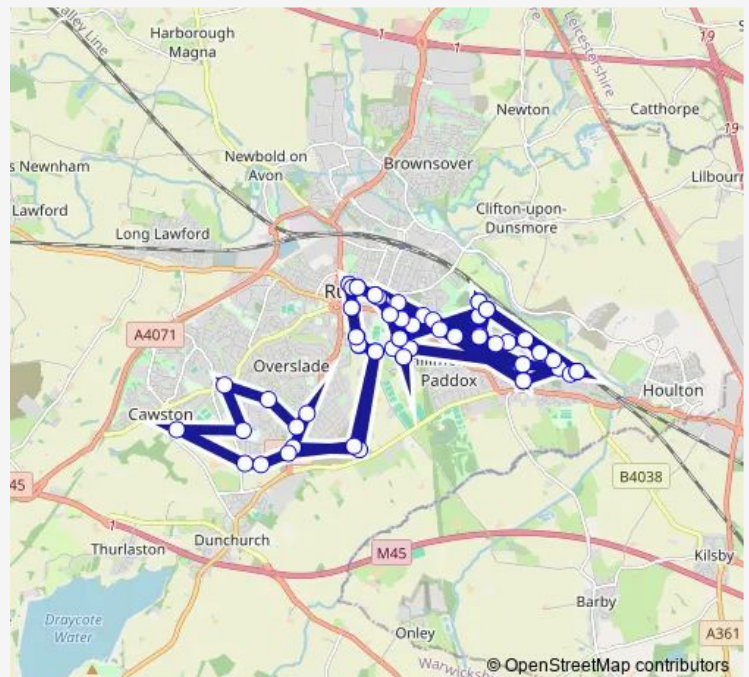

Hughes Close

### Route schedule

Church Street — Clifton Road

Monday 09:44-09:07

Tuesday 09:44-09:07

Wednesday 09:44-09:07

Thursday 09:44-09:07

Friday 09:44-09:07

Saturday 09:44-09:07

### Route info

Direction: Church Street

Stops: 70

Trip Duration: 1 hour 38 min

■ 11 — Rugby circular

Mellor Road

Landseer Close

Gainsborough Crescent

Dickinson Court

St Cross Hospital

Bus Shelter

Celadon Road

Sainsburys

Dunchurch Road

Tennyson Avenue

Ash Court