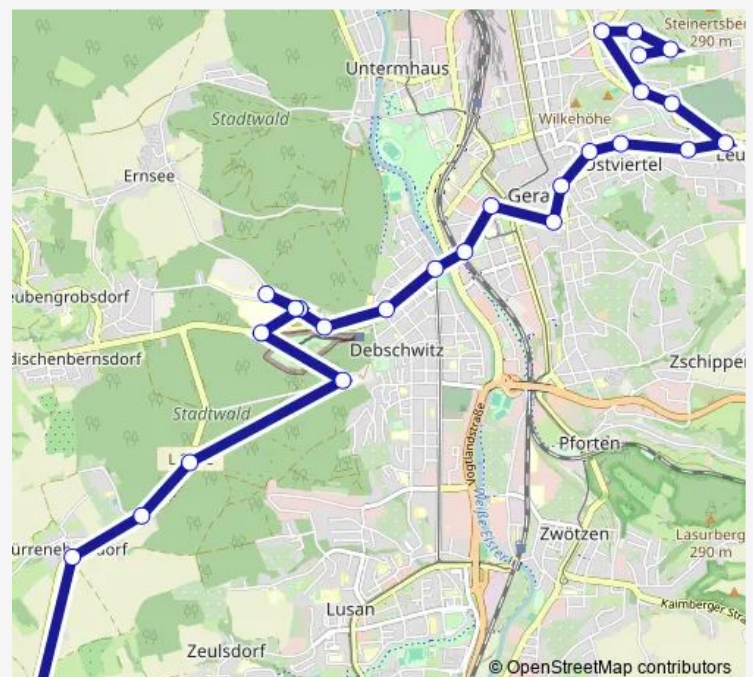

### Route schedule

Gera, Weißig — Gera, Reuß-Park

Monday 05:09-19:05

Tuesday 05:09-19:05

Wednesday 05:09-19:05

Thursday 05:09-19:05

Friday 05:09-19:05

Saturday 09:35-17:35

### Route info

Direction: Gera, Weißig

Stops: 26

Trip Duration: 0 hour 40 min

Gera, Laasener Straße

Gera, Slivener Straße

Gera, Gerhart-Hauptmann-Straße

Gera, Am Steinertsberg

## Route info

Direction: Gera, Weißig

Stops: 5

Trip Duration: 0 hour 5 min

## Route info

Direction: Gera, Reuß-Park

Stops: 25

Trip Duration: 0 hour 37 min

11 Bus time schedules and route maps are available in an offline PDF at [busmaps.com](https://busmaps.com). Use the [busmaps.com](https://busmaps.com) website to see live bus times, train schedule or subway schedule, and step-by-step directions for all public transit in Gera