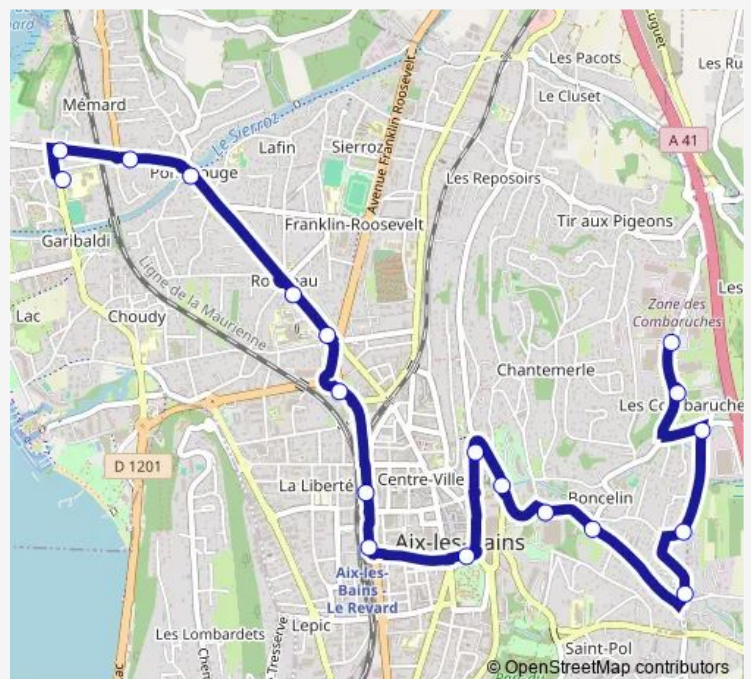

Saturday —

Sunday —

Route info

Direction: Collège Garibaldi

Stops: 19

Trip Duration: 0 hour 20 min

11 — Collège Garibaldi - Esat

Direction

Esat — Collège Garibaldi

18 stops

[Open route schedule](#)

Esat

ZI Combaruches

Chevaline

Serve

Chemin du Chenoz

Chemin Saint Pol

Clinique

Orée du Bois

Hôtel de Ville

Gare SnCF d'Aix-les-Bains 2

Boulevard Wilson

Près Riants

Hôpital

Tuesday 16:30

Wednesday 16:30

Thursday 16:30

Friday 16:30

Saturday —

Sunday —

Route info

Direction: Esat