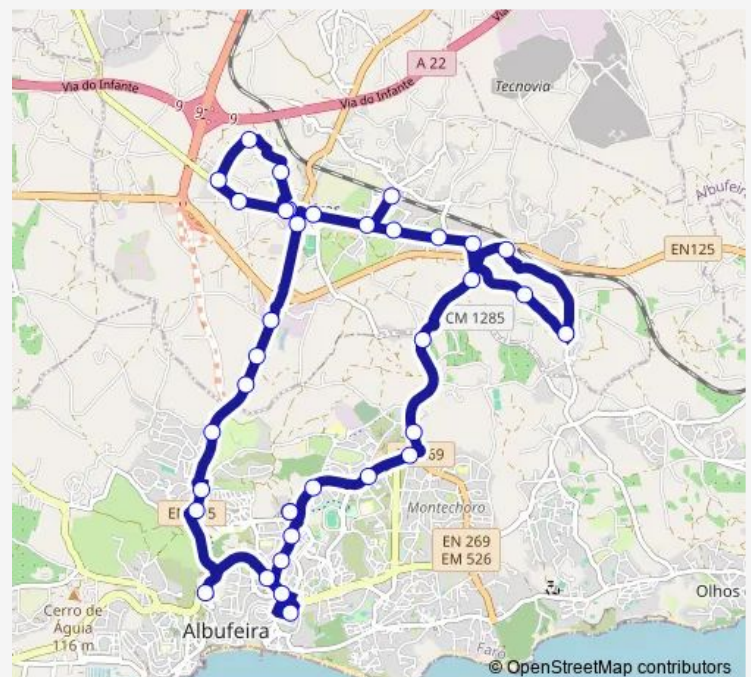

### Route schedule

Terminal Rodoviário — Terminal Rodoviário

Monday 06:30-22:30

Tuesday 06:30-22:30

Wednesday 06:30-22:30

Thursday 06:30-22:30

Friday 06:30-22:30

Saturday 06:30-22:30

### Route info

Direction: Terminal Rodoviário

Stops: 36

Trip Duration: 0 hour 55 min

11 — Circular Ferreiras (via Fontainhas)

Largo Ferreiras

Estr. Paraíso

Vale Paraíso