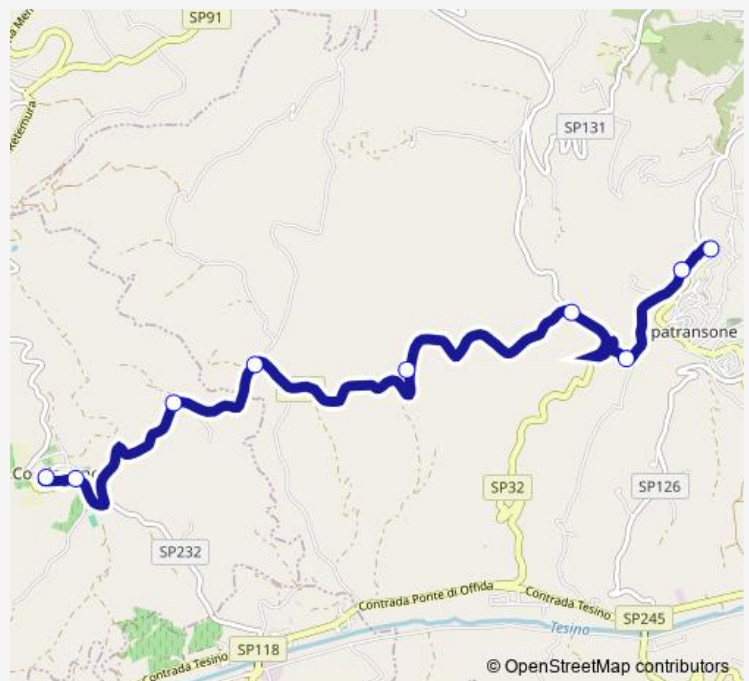

Fornace Deposito Start

Ripatransone - Madonna DEL Carmine

Prefabbricati Svm

Madonna DEL Trivio

Villa Giacomini

Fuori LE Mura

Cossignano Centro-Piazza Leopardi

Route schedule

Ripatransone - Mattatoio — Cossignano Centro-Piazza Leopardi

Monday	15:00
Tuesday	15:00
Wednesday	15:00
Thursday	15:00
Friday	15:00
Saturday	15:00
Sunday	—

Route info

Direction: Ripatransone - Mattatoio

Stops: 9

Trip Duration: 0 hour 15 min

■ 11 — Ripatransone-Cuprense-Cossignano

11 Bus time schedules and route maps are available in an offline PDF at busmaps.com. Use the busmaps.com website to see live bus times, train schedule or subway schedule, and step-by-step directions for all public transit in Ripatransone