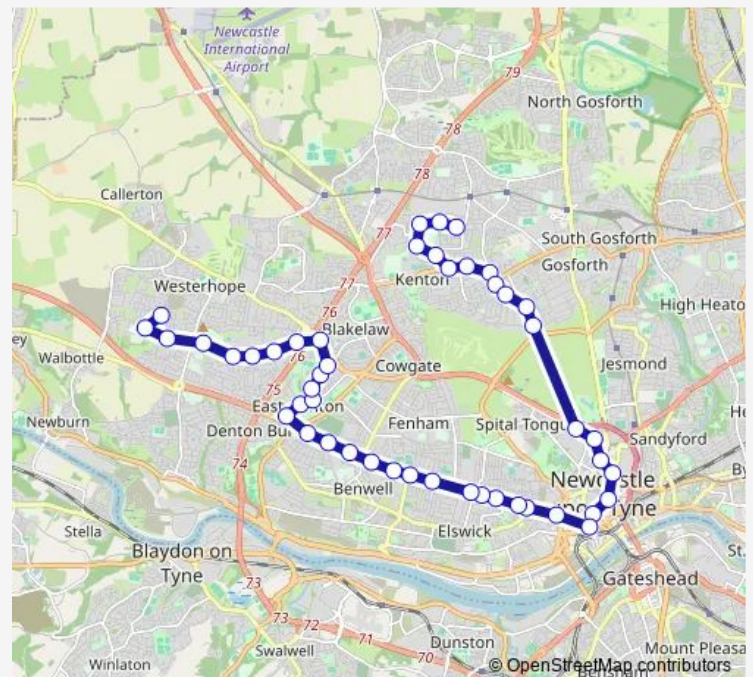

Westgate Road-Tindal Street

### Route schedule

Delamere Road — Hillhead Parkway-Terminus

Monday 05:57-23:02

Tuesday 05:57-23:02

Wednesday 05:57-23:02

Thursday 05:57-23:02

Friday 05:57-23:02

Saturday 06:06-23:02

### Route info

Direction: Delamere Road

Stops: 47

Trip Duration: 1 hour 3 min

11 — Chapel House or West Denton Park - North Kenton

Westgate Road-Elswick Street

Westgate Road-Gloucester Road

Westgate Road-Dilston Road

## Route info

Direction: Hillhead Parkway-Terminus

Stops: 50

Trip Duration: 0 hour 52 min

Newcastle CAV Campus

Westgate Road-Gloucester Road

Westgate Road-Elswick Street

Westgate Road-Tindal Street