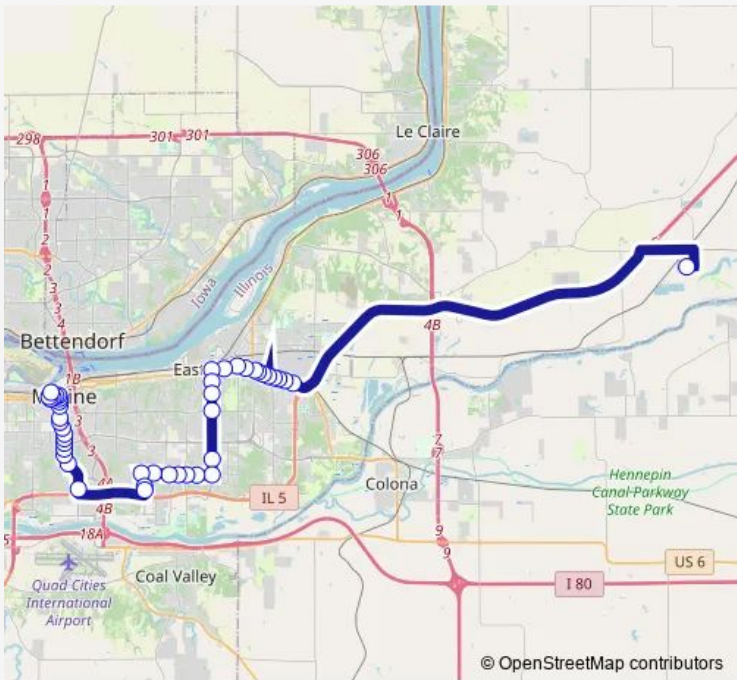

Bus 11 Tyson

[Go to website](#)

Direction
 Tyson — Centre Station
 45 stops
[Open route schedule](#)

- Tyson
- 16 St & 1 Ave
- 13 St & 1 Ave
- 11 St & 1 Ave Shelter
- 9 St & 1 Ave
- 7 St & 1 Ave
- 5 St & 1 Ave
- 3 St & 1 Ave
- 19 St & 18 Ave
- 18 Ave & Archer Dr
- 13 St & 18 Ave
- 10 St & 16 Ave
- 7 St & 16 Ave
- 7 St & 21 Ave
- 7 St & 25 Ave
- 7 St & 30 Ave
- 7 St & 45 Ave
- 70 St & 34 Ave
- BHC Building 3
- 60 St & 34 Ave Shelter
- 56 St Pl & 34 Ave

Route schedule
 Tyson — Centre Station

Monday	15:30
Tuesday	15:30
Wednesday	15:30
Thursday	15:30
Friday	15:30
Saturday	15:30
Sunday	—

Route info
 Direction: Tyson
 Stops: 45
 Trip Duration: 0 hour 45 min

11 — Tyson BusMaps

53 St & 34 Ave

45 St & 34 Ave

41 St & 34 Ave

Pine Ridge Apts

41 St & 38 Ave

16 St & 39 Ave Shelter

16 St & 30 Ave

Centre Station

Direction

Tyson — District

22 stops

[Open route schedule](#)

Tyson

Ricca

Colona Rd & I-5