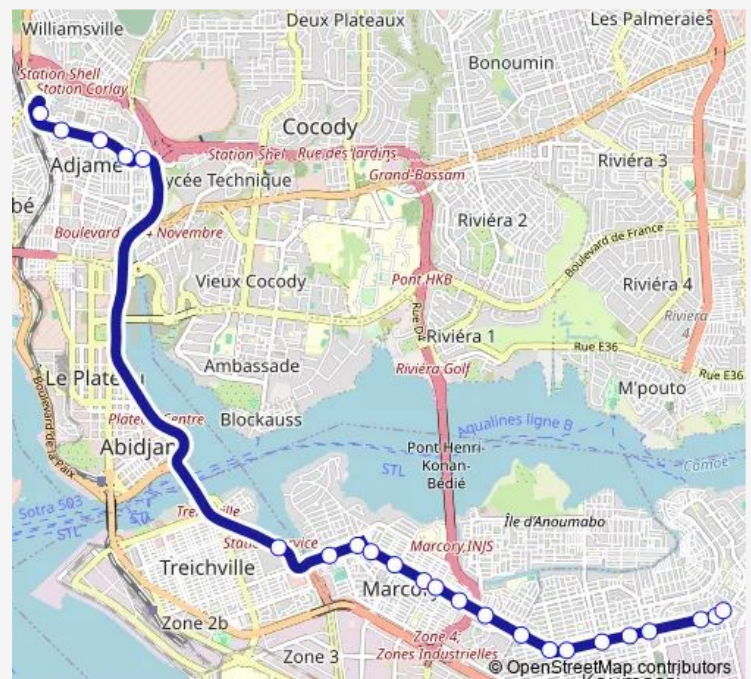

Station Petro Ivoire

### Route schedule

Gare Nord — Terminus Mesano

Monday 06:00

Tuesday 06:00

Wednesday 06:00

Thursday 06:00

Friday 06:00

Saturday 06:00

### Route info

Direction: Gare Nord

Stops: 23

Trip Duration: 1 hour 20 min

11 — Koumassi Mesano ↔ Gare Nord

Lycée Ste Thérèse Mesano

Terminus Mesano