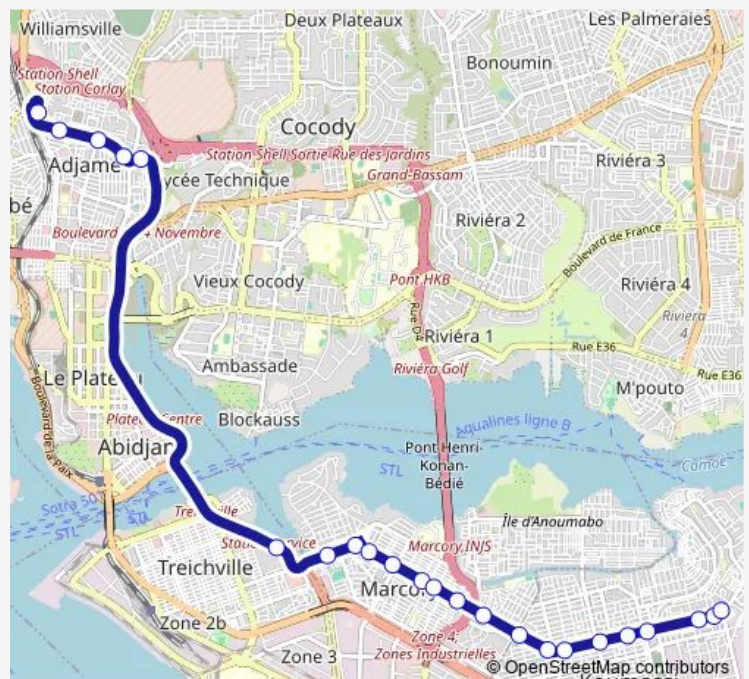

Baradji

Inch Allach

Station Petro Ivoire

Route schedule

Gare Nord — Terminus Mesano

Monday 06:00

Tuesday 06:00

Wednesday 06:00

Thursday 06:00

Friday 06:00

Saturday 06:00

Sunday 06:00

Route info

Direction: Gare Nord

Stops: 23

Trip Duration: 1 hour 20 min

11 — Koumassi Mesano ↔ Gare Nord

Lycée Ste Thérèse Mesano

Terminus Mesano

Direction

Terminus Mesano — Gare Nord

19 stops

[Open route schedule](#)

Terminus Mesano

Quartier Mokey

Arrêt Benson

Carrefour Konankro

PTT Marcory

Station Total Marcory

Biafra

Adjamé Liberté

Station Corlay Renault