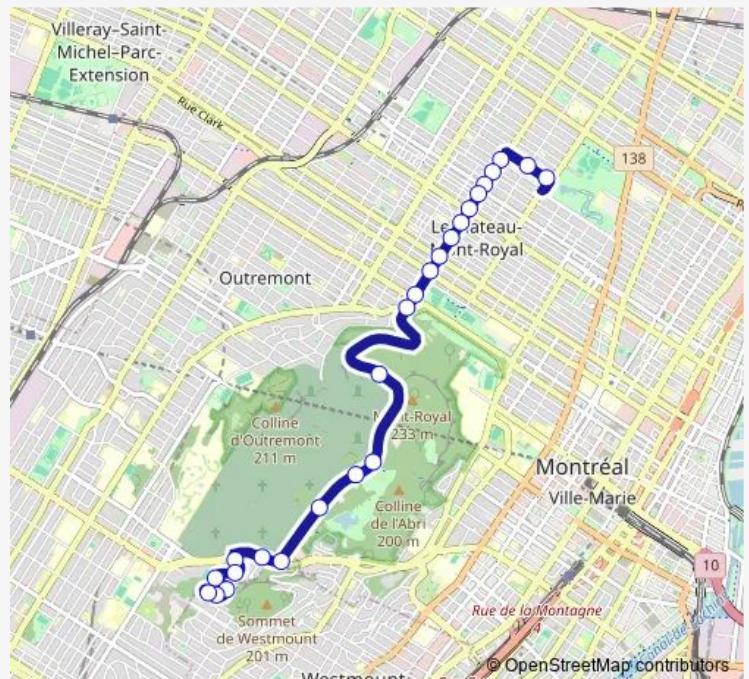

Thursday 21:46-00:12⁺¹

Friday 21:57-00:12⁺¹

Saturday 21:43-00:11⁺¹

Sunday 21:46-00:12⁺¹

Route info

Direction: Gatineau / Queen-Mary

Stops: 21

Trip Duration: 0 hour 19 min

Direction

De La Roche / Rachel — Gatineau / Queen-Mary

22 stops

[Open route schedule](#)

De La Roche / Rachel

De La Roche / Marie-Anne

du Mont-Royal / Christophe-Colomb

du Mont-Royal / de Mentana

Wednesday 21:19-23:46

Thursday 21:19-23:46

Friday 21:30-23:46

Saturday 21:16-23:44

Sunday 21:19-23:45

Route info

Direction: De La Roche / Rachel

Stops: 22