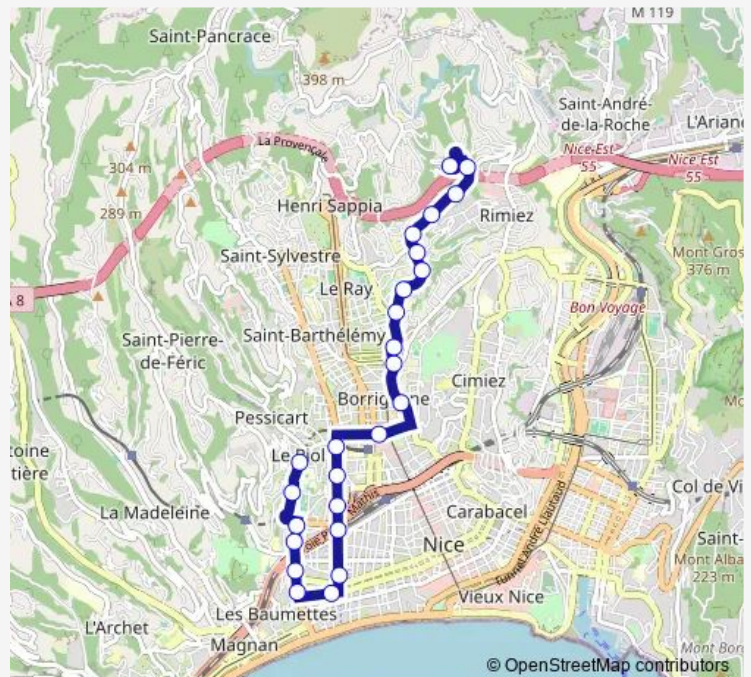

Gambetta / France

Route schedule

Bella Vista — Square Daudet

Monday 05:30-21:00

Tuesday 05:30-21:00

Wednesday 05:30-21:00

Thursday 05:30-21:00

Friday 05:30-21:00

Saturday 05:30-21:00

Sunday 06:20-21:00

Route info

Direction: Bella Vista

Stops: 28

Trip Duration: 0 hour 38 min

11 — Square Daudet - Vallon des Fleurs / Bella Vista

Ecole des Baumettes

Avenue des Orangers

Avenue des Fleurs

Châteauneuf

Tzaréwitch

Parc Impérial

Square Daudet

Direction

Square Daudet — Bella Vista

Thursday 05:30-21:40

Friday 05:30-21:40

Saturday 05:30-21:40

Sunday 07:00-21:40

Route info

Direction: Square Daudet

Stops: 25

Trip Duration: 0 hour 35 min