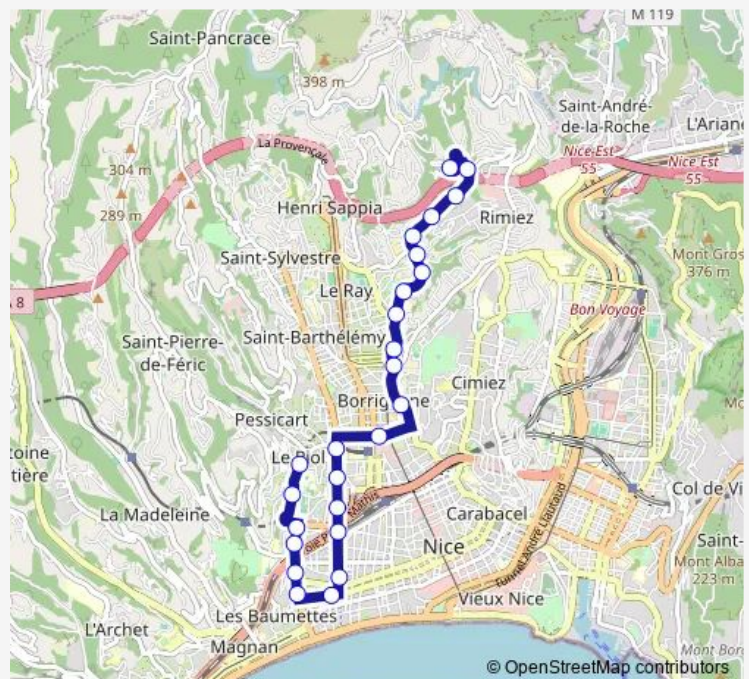

Gambetta / France

Route schedule

Bella Vista — Square Daudet

Monday 05:30-21:00

Tuesday 05:30-21:00

Wednesday 05:30-21:00

Thursday 05:30-21:00

Friday 05:30-21:00

Saturday 05:30-21:00

Sunday 06:20-21:00

Route info

Direction: Bella Vista

Stops: 28

Trip Duration: 0 hour 42 min

11 — Square Daudet - Vallon des Fleurs / Bella Vista

Ecole des Baumettes

Avenue des Orangers

Avenue des Fleurs

Châteauneuf

Tzaréwitch

Parc Impérial

Square Daudet

## Route schedule

Square Daudet — Bella Vista

Monday 05:30-21:40

Tuesday 05:30-21:40

Wednesday 05:30-21:40

Thursday 05:30-21:40

Friday 05:30-21:40

Saturday 05:30-21:40