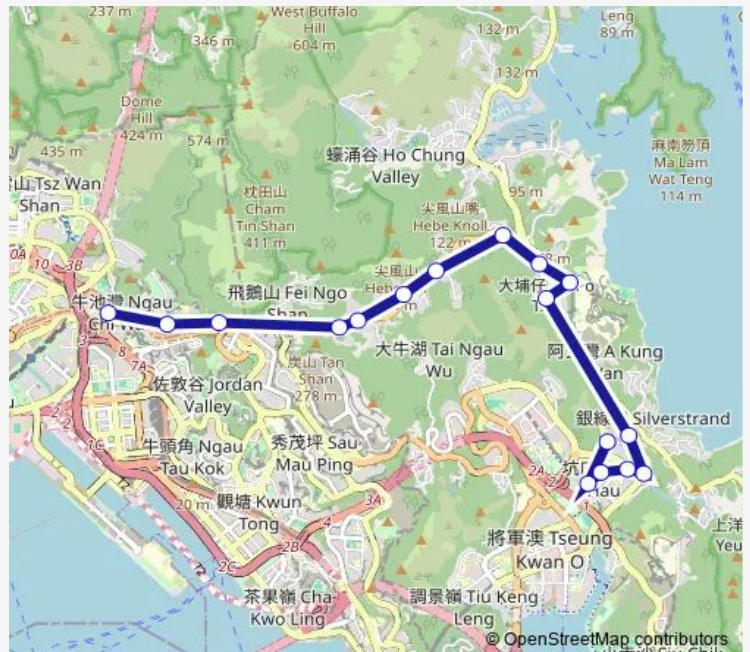

Clear Water BAY Road, Outside PIK UK Correctional Institute

Clear Water BAY Road,Ta KU Ling SAN Tsuen

Clear Water BAY Road,Tai PO Tsai Kau

Hong Kong University OF Science AND Technology (North Station)

Clear Water BAY Road, Opposite TAI PO Tsai Tsuen|Clear Water BAY Road, Opposite TAI PO Tsai Tsuen

Shui PIN Tsuen

Boon KIN Village

Route schedule

Lung Cheung Road, Near Ngau CHI WAN Fire Station|Clear Water BAY Road, Outside Ngau CHI WAN Civic Centre — Ting WO Lane, Near Hang HAU Village

Monday	05:40-23:42
Tuesday	05:40-23:42
Wednesday	05:40-23:42
Thursday	05:40-23:42
Friday	05:40-23:42
Saturday	05:40-23:42
Sunday	05:40-23:42

Route info

Direction: Lung Cheung Road, Near Ngau CHI WAN Fire Station|Clear Water BAY Road, Outside Ngau CHI WAN Civic Centre

Stops: 17

Trip Duration: 0 hour 21 min

11 — Hang HAU Village - Choi Hung Station (Lung Cheung Road) (Normal Route)

PO Ning Road, Opposite Tseung Kwan O Hospital

Chung WA Road, Opposite Block 6, East Point City

Hang HAU Station Public Transport Interchange

Ting WO Lane, Near Hang HAU Village

Direction

Ting WO Lane, Near Hang HAU Village — Lung Cheung Roa,Outside Hung Ngok House, Choi Hung Estate |Lung Cheung Road, Outside Hung Ngok House, Choi Hung Estate