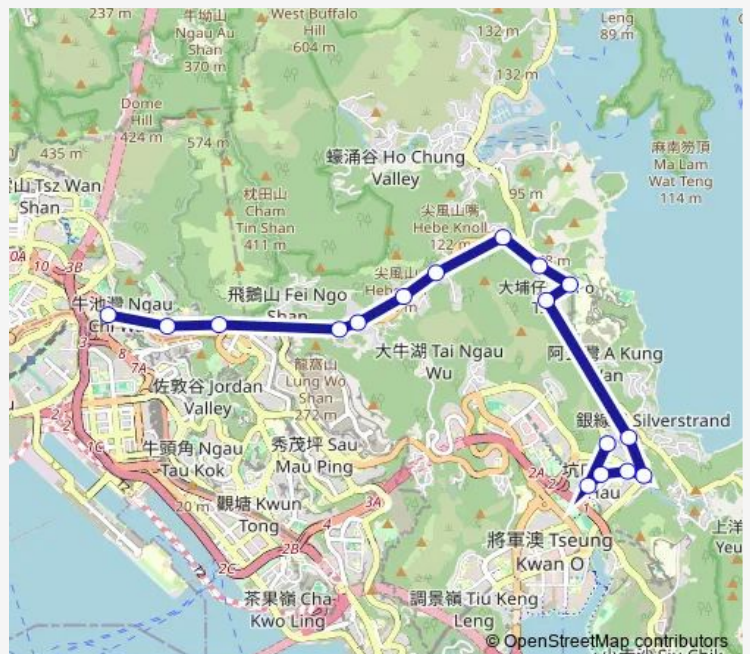

CLEAR WATER BAY ROAD, OUTSIDE PIK UK CORRECTIONAL INSTITUTE

CLEAR WATER BAY ROAD,TA KU LING SAN TSUEN

CLEAR WATER BAY ROAD,TAI PO TSAI KAU

HONG KONG UNIVERSITY OF SCIENCE AND TECHNOLOGY (NORTH STATION)

CLEAR WATER BAY ROAD, OPPOSITE TAI PO TSAI TSUEN

SHUI PIN TSUEN

Route schedule

Lung Cheung Road, Near Ngau CHI WAN Fire Station|Clear Water BAY Road, Outside Ngau CHI WAN Civic Centre — TING WO LANE, NEAR HANG HAU VILLAGE

Monday	05:40-23:42
Tuesday	05:40-23:42
Wednesday	05:40-23:42
Thursday	05:40-23:42
Friday	05:40-23:42
Saturday	05:40-23:42
Sunday	05:40-23:42

Route info

Direction: Lung Cheung Road, Near Ngau CHI WAN Fire Station|Clear Water BAY Road, Outside Ngau CHI WAN Civic Centre

Stops: 17

Trip Duration: 0 hour 21 min

11 — Hang HAU Village - Choi Hung Station (Lung Cheung Road) (Normal Route)

BOON KIN VILLAGE

PO Ning Road, Opposite Tseung Kwan O Hospital

Chung WA Road, Opposite Block 6, East Point City

HANG HAU STATION PUBLIC TRANSPORT INTER-
CHANGE

TING WO LANE, NEAR HANG HAU VILLAGE

Direction