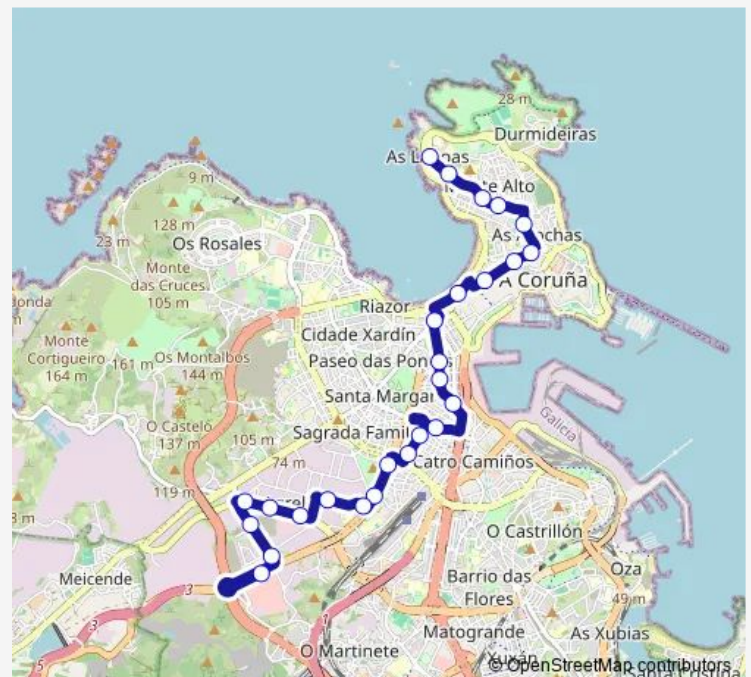

Thursday 07:05-23:10

Friday 07:05-23:10

Saturday 07:05-23:10

Sunday 07:50-22:40

Route info

Direction: Área Comerc.Marineda

Stops: 22

Trip Duration: 0 hour 35 min

11 — As Lagoas-A. C. Marineda

BusMaps

Direction

As Lagoas — Área Comerc.Marineda

26 stops

[Open route schedule](#)

As Lagoas

Av. de Hércules, 115