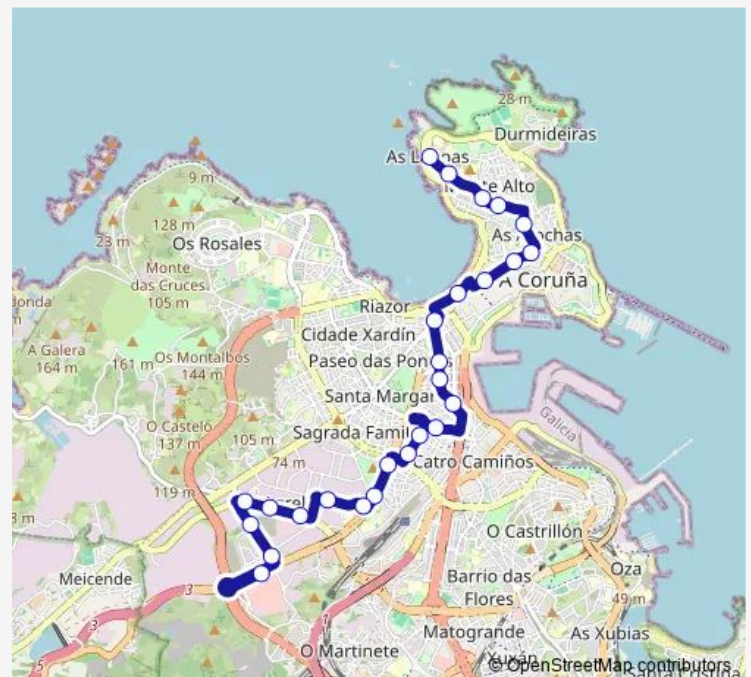

Thursday 07:05-23:10

Friday 07:05-23:10

Saturday 07:05-23:10

Sunday 07:50-22:40

Route info

Direction: Área Comerc.Marineda

Stops: 22

Trip Duration: 0 hour 35 min

11 — As Lagoas-A. C. Marineda

BusMaps

Direction

As Lagoas — Área Comerc.Marineda

26 stops

[Open route schedule](#)

As Lagoas

Av. de Hércules, 115