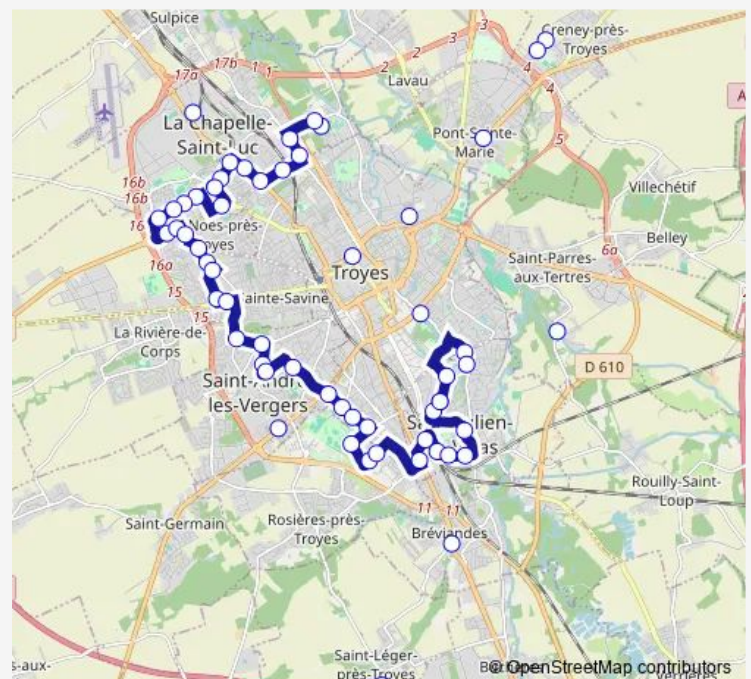

Mont ST Loup

Patte D'Oie

Truaude

Route schedule

Fouchy — Moline

Monday 06:23-19:05

Tuesday 06:23-19:05

Wednesday 06:23-19:05

Thursday 06:23-19:05

Friday 06:23-19:05

Saturday 06:39-19:05

Sunday —

Route info

Direction: Fouchy

Stops: 59

Trip Duration: 1 hour 2 min

11 — LA Chapelle ST LUC - ST Julien Moline

Thierry

Breviandes

Tabarly

Cuvier

Douane

Notre Dame DES Pres

Abbayes