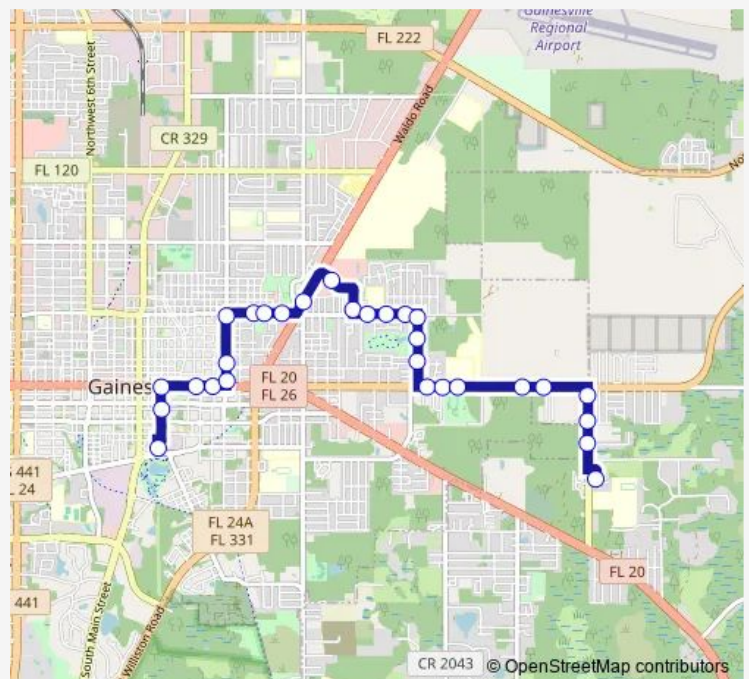

Northbound NE 24th Street @ NE 8th Avenue

Southbound NE 25th Street @ NE 8th Avenue

Southbound NE 25th Street @ NE 6th Avenue

Southbound NE 25th Street @ NE 3rd Place

Eastbound SE 25th Terrace @ E University Avenue

Route schedule

Rosa Parks RTS Downtown Station — Eastwood Meadows

Monday	06:00-19:00
Tuesday	06:00-19:00
Wednesday	06:00-19:00
Thursday	06:00-19:00
Friday	06:00-19:00
Saturday	—
Sunday	—

Route info

Direction: Rosa Parks RTS Downtown Station

Stops: 29

Trip Duration: 0 hour 21 min

11 — Downtown Station To Eastwood Meadows

Pine Meadows Apartments

Fred Cone Park

Morningside Nature Center

Eastside Plaza

Southbound SE 43rd Street @ E University Avenue