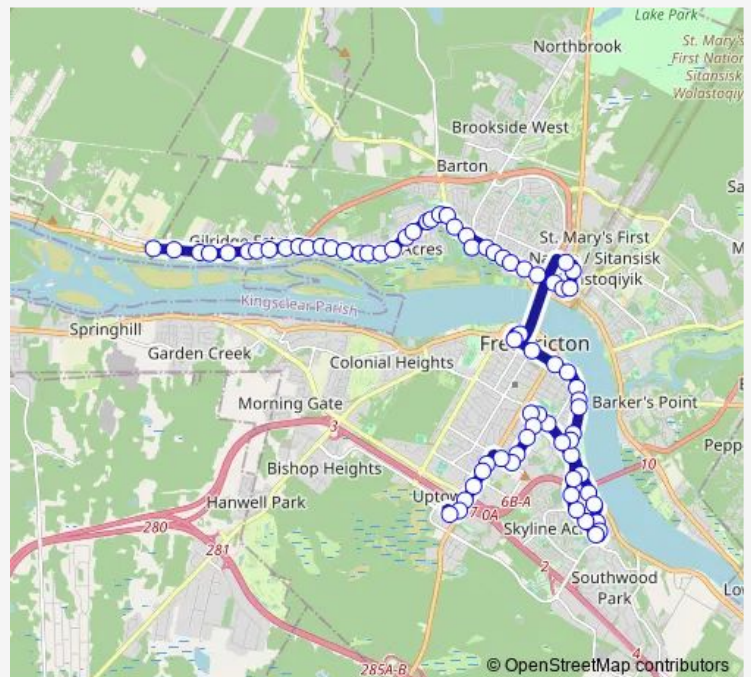

Bus 11 Prospect

[Go to website](#)

Direction

Carlisle — Regent Mall

74 stops

[Open route schedule](#)

- Carlisle
- Clements & Diamond
- Clements/Mcgregor
- 705 Clements
- 621 Clements
- Clements/Gardiner
- Clements & Grasse
- Clements & Jasper
- Clements & Ruby
- 18 Sunset
- 28 Sunset
- Sunset & Currie
- 80 Sunset
- 96 Sunset
- 120 Sunset
- 152 Sunset
- 178 Sunset
- 206 Sunset
- Sunset & Clearview
- 270 Sunset
- 310 Sunset

Route schedule

Carlisle — Regent Mall

Monday	06:15-17:15
Tuesday	06:15-17:15
Wednesday	06:15-17:15
Thursday	06:15-17:15
Friday	06:15-17:15
Saturday	06:45-22:35
Sunday	—

Route info

Direction: Carlisle

Stops: 74

Trip Duration: 0 hour 53 min

■ 11 — Prospect

BusMaps

380 Sunset

Sunset & Stone Bridge

30 Main

46 Main

Main & Johnston

The schedule is provided in the local timezone. Times with "(+1)" indicate departures on the next day.

PDF file created on 2025-01-16

2024 BusMaps.com - All Rights Reserved