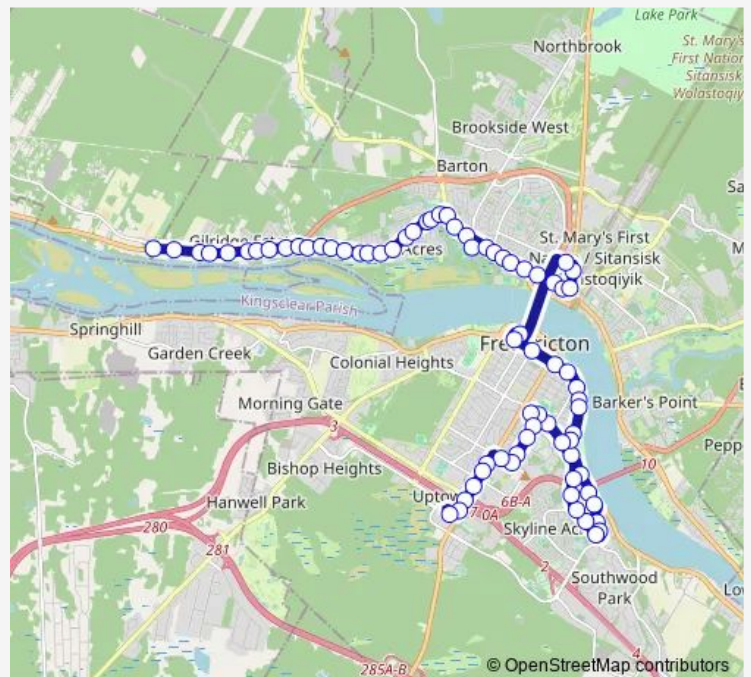

Bus 11 Prospect

[Go to website](#)

Direction

Carlisle — Regent Mall

74 stops

[Open route schedule](#)

- Carlisle
- Clements & Diamond
- Clements/Mcgregor
- 705 Clements
- 621 Clements
- Clements/Gardiner
- Clements & Grasse
- Clements & Jasper
- Clements & Ruby
- 18 Sunset
- 28 Sunset
- Sunset & Currie
- 80 Sunset
- 96 Sunset
- 120 Sunset
- 152 Sunset
- 178 Sunset
- 206 Sunset
- Sunset & Clearview
- 270 Sunset
- 310 Sunset

Route schedule

Carlisle — Regent Mall

Monday	06:15-17:15
Tuesday	06:15-17:15
Wednesday	06:15-17:15
Thursday	06:15-17:15
Friday	06:15-17:15
Saturday	06:45-22:35
Sunday	—

Route info

Direction: Carlisle

Stops: 74

Trip Duration: 0 hour 53 min

■ 11 — Prospect

BusMaps

380 Sunset

Sunset & Stone Bridge

30 Main

46 Main

Main & Johnston

The schedule is provided in the local timezone. Times with "(+1)" indicate departures on the next day.

PDF file created on 2025-02-26

2024 BusMaps.com - All Rights Reserved