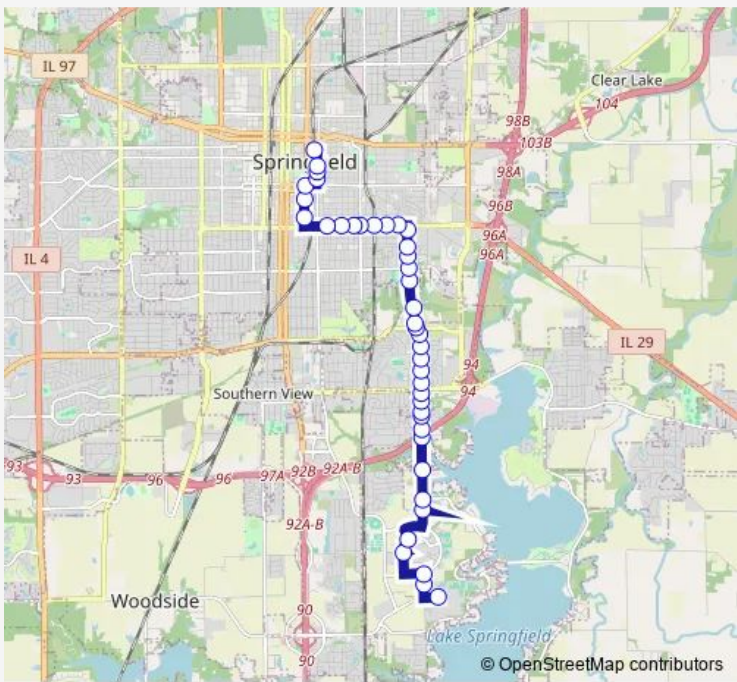

[Go to website](#)

Direction
 Lincoln Land Community College — Transfer Center Stop A
 41 stops
[Open route schedule](#)

- Lincoln Land Community College
- Shepherd & Toronto/University
- Shepherd & University
- Eliza Farnham & Vachel Lindsay
- Eliza Farnham & Ernest Hemingway
- University & Varsity
- University & Lake Shore
- Lake Shore & Hazel Dell
- Lake Shore & Rita Road
- Lake Shore & Rita Court
- Lake Shore & Huntington
- Lake Shore & Queensway
- Lake Shore & Devonshire
- West Lake Apartments
- Taylor & Stevenson
- Taylor & Bel Aire
- Taylor & Radcliff
- Taylor & Steiler
- Taylor & York
- Taylor & Stanford
- Taylor & Hermitage

Route schedule
 Lincoln Land Community College — Transfer Center Stop A

Monday	06:26-17:56
Tuesday	06:26-17:56
Wednesday	06:26-17:56
Thursday	06:26-17:56
Friday	06:26-17:56
Saturday	06:26-17:26
Sunday	—

Route info
 Direction: Lincoln Land Community College
 Stops: 41
 Trip Duration: 0 hour 29 min

Taylor & Faith/Cornell

Taylor & Cornell

Taylor & Ash

Taylor & Perkins

Taylor & Laurel

Taylor & South Grand

South Grand & Pope

Saturday 06:00-17:00

Sunday —

Route info

Direction: Transfer Center Stop A

Stops: 46

Trip Duration: 0 hour 26 min

Taylor & Ash

Taylor & Ash/Cornell