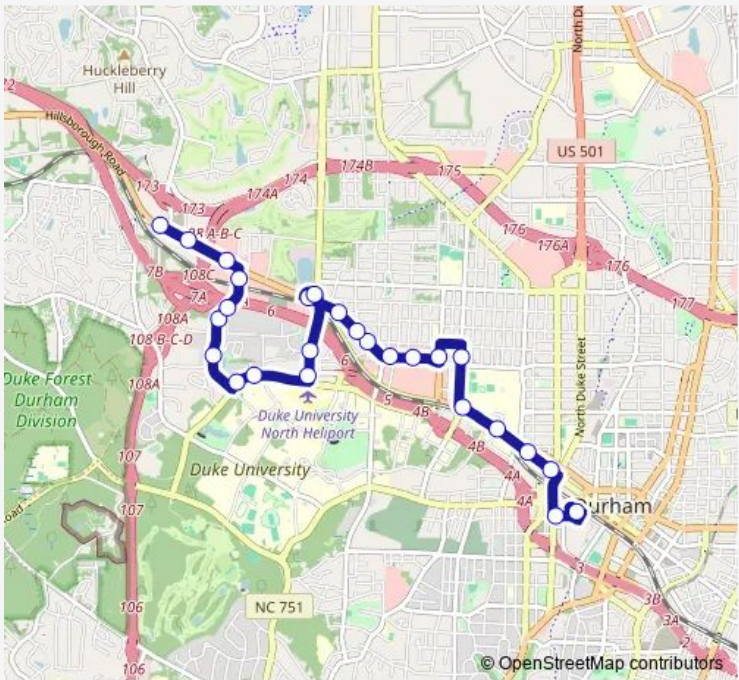

Bus 11 11: W. Main – Duke/VA – Hillsborough

[Go to website](#)

Direction
 Durham Station — Hillsborough Rd at Cole Mill Rd (Wb)
 26 stops
[Open route schedule](#)

- Durham Station
- Jackson St at Duke St (Wb)
- Main St at Gregson St (Wb)
- Main St at Morgan St (Wb)
- Main St at Campus Dr (Wb)
- Holloway St at Miami Blvd (Eb)
- Broad St at Markham Ave (Nb)
- Ninth St at Safeway St
- Hillsborough Rd at Carolina Ave
- Hillsborough Rd at Rosehill Ave
- Hillsborough Rd at Trent Dr (Wb)
- Hillsborough Rd at W Knox St
- Hillsborough Rd at Lawndale Ave (Wb)
- Hillsborough Rd at Frazee Carpet
- Service Rd at Hillandale Rd (Eb)
- Fulton St at Shirley St
- Fulton St at Erwin Rd (VA Hospital)
- Erwin Rd at Downing St (Wb)
- Erwin Rd at Lasalle St (Wb)
- Lasalle St at Campus Walk Ave (Belmont A)
- Lasalle St at Grace Healthcare

Route schedule
 Durham Station — Hillsborough Rd at Cole Mill Rd (Wb)

Monday	06:00-24:00
Tuesday	06:00-24:00
Wednesday	06:00-24:00
Thursday	06:00-24:00
Friday	06:00-24:00
Saturday	06:00-24:00
Sunday	07:00-21:00

Route info
 Direction: Durham Station
 Stops: 26
 Trip Duration: 0 hour 25 min

11 — 11: W. Main – Duke/VA – Hillsborough **BusMaps**

Lasalle St at Duke Manor Apts (Nb)

Lasalle St at Hillsborough Rd (Nb)

Hillsborough Rd at Lasalle St (Auto Zone

Wednesday 05:25-23:25

Thursday 05:25-23:25

Friday 05:25-23:25

Saturday 05:25-23:25

Sunday 06:25-20:25

Route info

Direction: Hillsborough Rd at Cole Mill Rd (Wb)

Stops: 30