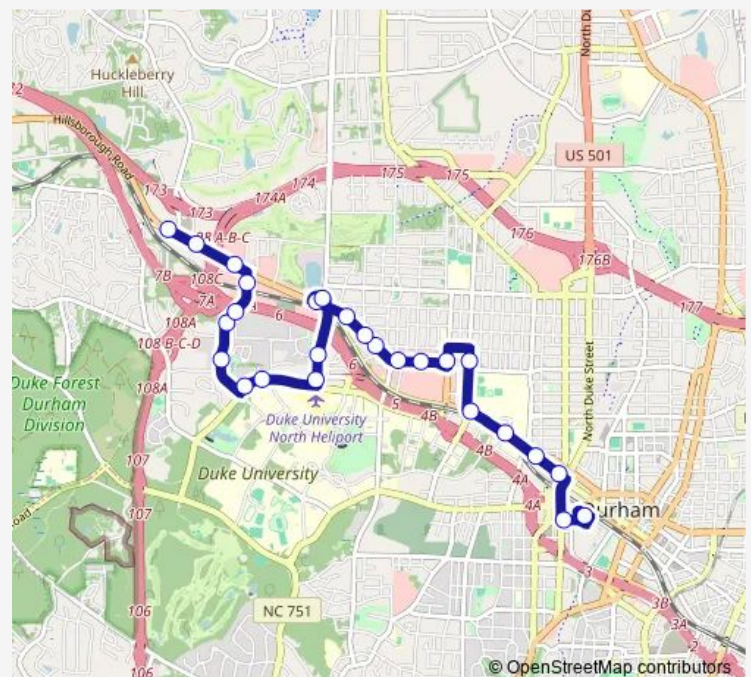

### Route schedule

Durham Station — Hillsborough Rd at Cole Mill Rd (Wb)

Monday 06:00-24:00

Tuesday 06:00-24:00

Wednesday 06:00-24:00

Thursday 06:00-24:00

Friday 06:00-24:00

Saturday 06:00-24:00

### Route info

Direction: Durham Station

Stops: 26

Trip Duration: 0 hour 25 min

11 — 11: W. Main – Duke/VA – Hillsborough

Lasalle St at Duke Manor Apts (Nb)

Lasalle St at Hillsborough Rd (Nb)

Hillsborough Rd at Lasalle St (Auto Zone

Hillsborough Rd at US 15-501 SB (Krispy

Hillsborough Rd at Cole Mill Rd (Wb)

**Direction**

Hillsborough Rd at Cole Mill Rd (Wb) — Durham Station

30 stops

[Open route schedule](#)

Hillsborough Rd at Cole Mill Rd (Wb)

## Route info

Direction: Hillsborough Rd at Cole Mill Rd (Wb)

Stops: 30

Trip Duration: 0 hour 30 min

Main St at Campus Dr Eb

Main St at Morgan St (Eb)

Gregson St at Main St (Brightleaf Square

Chapel Hill St at Duke St (Durham Police