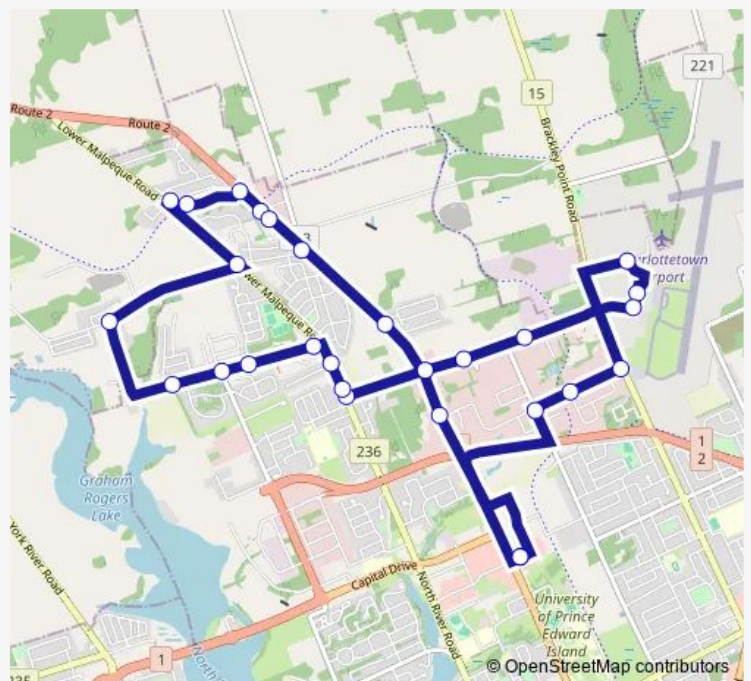

Biovectra

Airport Crosswalk

Airport/Maple Hills & Sherwood

Macaleer & Brackley

Route schedule

Royalty Crossing Mall Shelter and Transfer Hub — Royalty Crossing Mall Shelter and Transfer Hub

Monday	14:00
Tuesday	14:00
Wednesday	14:00
Thursday	14:00
Friday	14:00
Saturday	—
Sunday	—

Route info

Direction: Royalty Crossing Mall Shelter and Transfer Hub

Stops: 24

Trip Duration: 0 hour 30 min

11 — Sleepy Hollow - Winsloe - Airport

Macaleer & Paramount

Macaleer & Mt Edward

Royalty Crossing Mall Shelter and Transfer Hub

Direction

Royalty Crossing Mall Shelter and Transfer Hub — Royalty Crossing Mall Shelter and Transfer Hub

24 stops

[Open route schedule](#)

Royalty Crossing Mall Shelter and Transfer Hub

Lower Malpeque & Sherwood