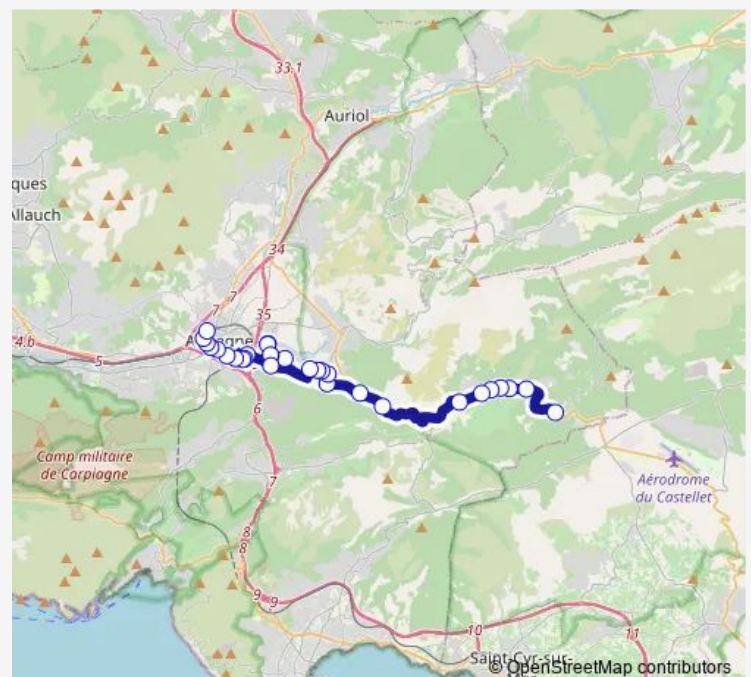

Les Caniers

La Bourbonne

Robespierre

Route schedule

OK Corral — Gare

Monday 06:00-19:30

Tuesday 06:00-19:30

Wednesday 06:00-19:30

Thursday 06:00-19:30

Friday 06:00-19:30

Saturday 06:00-19:30

Sunday 06:00-19:30

Route info

Direction: OK Corral

Stops: 30

Trip Duration: 0 hour 32 min

Martin Luther King

Gare

Direction

undefined — undefined

0 stops

[Open route schedule](#)**Route schedule**

undefined — undefined

Monday	06:22-19:35
Tuesday	06:22-19:35
Wednesday	06:22-19:35
Thursday	06:22-19:35
Friday	06:22-19:35
Saturday	06:22-19:35
Sunday	06:22-19:35