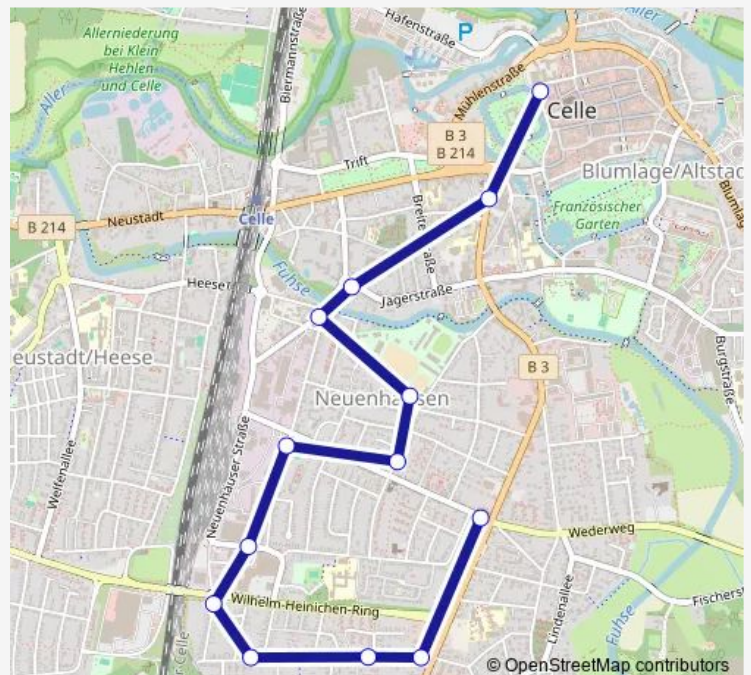

### Route schedule

Wyk — Wyk

Monday —

Tuesday —

Wednesday —

Thursday —

Friday —

Saturday 06:53

### Route info

Direction: Wyk

Stops: 47

Trip Duration: 1 hour 12 min

Borgsum

Borgsum

Nieblum

Nieblum