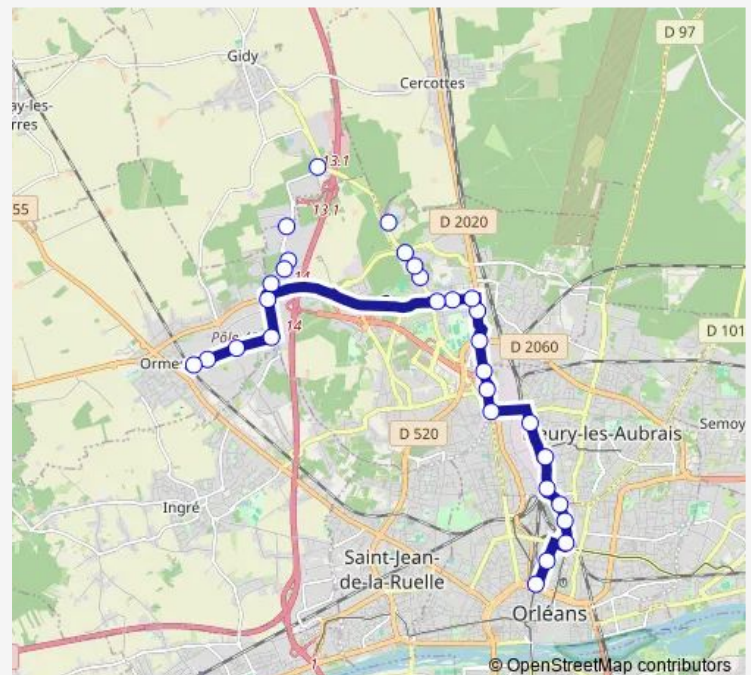

Le Sauceux

Les Montaubans

Chêne Croix

Route schedule

Gare d'Orléans - Quai D — Paradis

Monday 04:27-20:34

Tuesday 04:27-20:34

Wednesday 04:27-20:39

Thursday 04:27-20:34

Friday 04:27-20:34

Saturday 05:12-20:30

Sunday 06:36-20:39

Route info

Direction: Gare d'Orléans - Quai D

Stops: 30

Trip Duration: 0 hour 39 min

11 — Gare Orleans - Paradis

Champ Rouge - Quai A

L'Épineux

Vergers

Oliviers

Pôle 45

Châtaigniers

Monbary

Route info

Direction: Paradis

Stops: 30

Trip Duration: 0 hour 44 min

Joseph Leroy

Lamartine

Guy-Marie Riobé

Benjamin Franklin