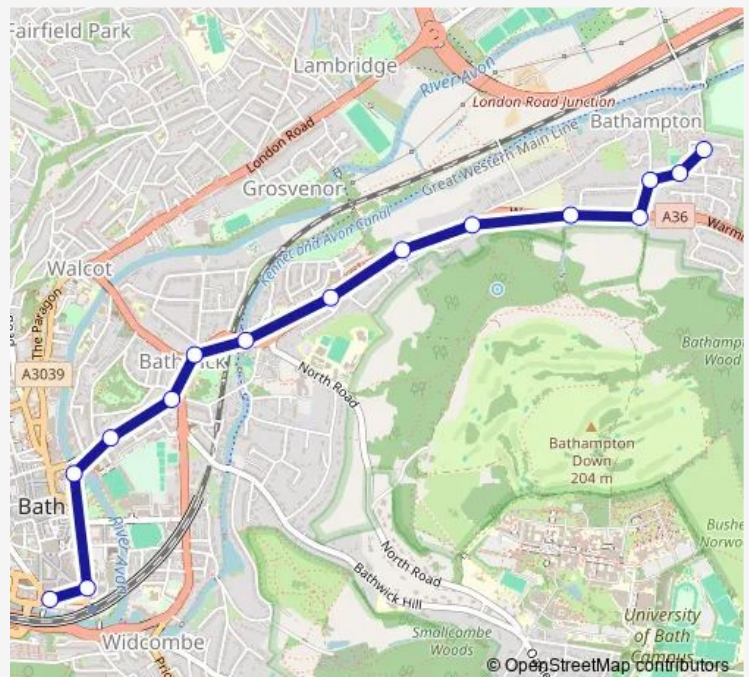

Bus 11 Bath City Centre - Bathampton

[Go to website](#)

Direction

Manvers Street — Holcombe Vale

13 stops

[Open route schedule](#)

- Manvers Street
- Guildhall
- Laura Place
- Holburne Museum
- Forester Road
- Darlington Road
- Minster Way
- Trossachs Drive
- St George's Hill
- Bathampton Lane
- Down Lane Bottom
- Methodist Church
- Holcombe Vale

Route schedule

Manvers Street — Holcombe Vale

Monday	08:40-17:15
Tuesday	08:40-17:15
Wednesday	08:40-17:15
Thursday	08:40-17:15
Friday	08:40-17:15
Saturday	08:40-17:15
Sunday	—

Route info

Direction: Manvers Street

Stops: 13

Trip Duration: 0 hour 15 min

11 — Bath City Centre - Bathampton

Direction

Holcombe Vale — Dorchester Street

15 stops

[Open route schedule](#)

Holcombe Vale

Forester Road

Holburne Museum

Laura Place

Grand Parade

Manvers Street

Dorchester Street

Route schedule

Holcombe Vale — Dorchester Street