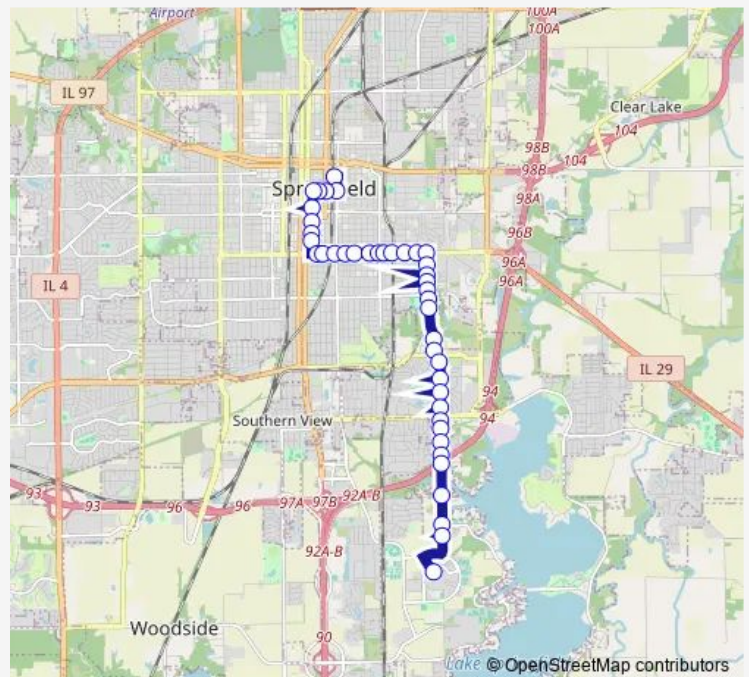

South Grand & 16th

South Grand & Mik

South Grand & 19th

South Grand & Wirt

South Grand & Wheeler

South Grand & Pope

South Grand & Taylor

Route schedule

Transfer Center Stop A — UIS PAC Building

Monday	06:00-17:30
Tuesday	06:00-17:30
Wednesday	06:00-17:30
Thursday	06:00-17:30
Friday	06:00-17:30
Saturday	06:00-17:00
Sunday	—

Route info

Direction: Transfer Center Stop A

Stops: 42

Trip Duration: 0 hour 22 min

11 — UIS / Llcc

Taylor & S. Grand/Laurel

Taylor & Laurel

Taylor & Perkins

Taylor & Ash

Taylor & Ash/Cornell

Stops: 37

Trip Duration: 0 hour 36 min

South Grand & McCreery

South Grand & Milk

South Grand & 17th

South Grand & 15th

South Grand & 13th

9th & Vine/Allen