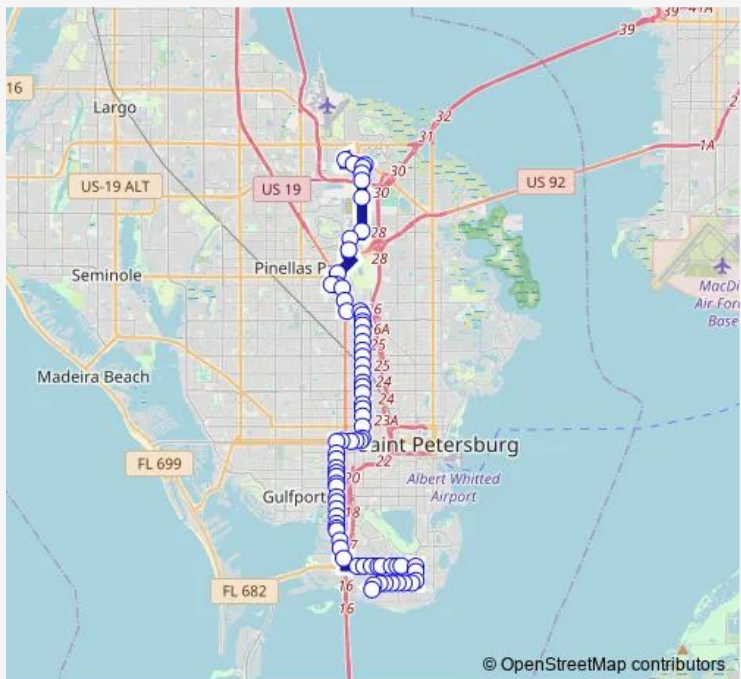

Bus 11 South ST Pete/Psta 34th St

[Go to website](#)

Direction
 Pinellas Point DR S + 65th AVE S — Psta 34th ST Layby - Platform - B
 62 stops
[Open route schedule](#)

- Pinellas Point DR S + 65th AVE S
- Pinellas Point DR S + 28th ST S
- Pinellas Point DR S + 30th ST S
- 31st ST S + 62nd AVE S
- 31st ST S + 58th AVE S
- 31st ST S + 54th AVE S
- 34th ST S + 54th AVE S
- 50th AVE S + 37th ST S
- 37th ST S + 4750
- 37th ST S + 46th AVE S
- 37th ST S + 42nd AVE S
- 37th ST S + 38th AVE S
- 37th ST S + 34th AVE S
- 37th ST S + 32nd AVE S
- 37th ST S + Abington AVE S
- 37th ST S + 2400
- 37th ST S + 22nd AVE S
- 37th ST S + 18th AVE S
- 37th ST S + 15th AVE S
- 37th ST S + 12th AVE S
- 37th ST S + 10th AVE S

Route schedule
 Pinellas Point DR S + 65th AVE S — Psta 34th ST Layby - Platform - B

Monday	06:04-18:27
Tuesday	06:04-18:27
Wednesday	06:04-18:27
Thursday	06:04-18:27
Friday	06:04-18:27
Saturday	06:04-18:25
Sunday	08:04-17:02

Route info
 Direction: Pinellas Point DR S + 65th AVE S
 Stops: 62
 Trip Duration: 1 hour 10 min

37th ST S + Fairfield AVE S

37th ST S + 5TH AVE S

37th ST S + 1ST AVE S

Grand Central Station - A

34th ST N + 2ND AVE N

5TH AVE N + 33rd ST N

5TH AVE N + 31st ST N

28th ST N + 6TH AVE N

28th ST N + 10th AVE N

28th ST N + 13th AVE N

28th ST N + 15th AVE N

28th ST N + 20th AVE N

28th ST N + 22nd AVE N