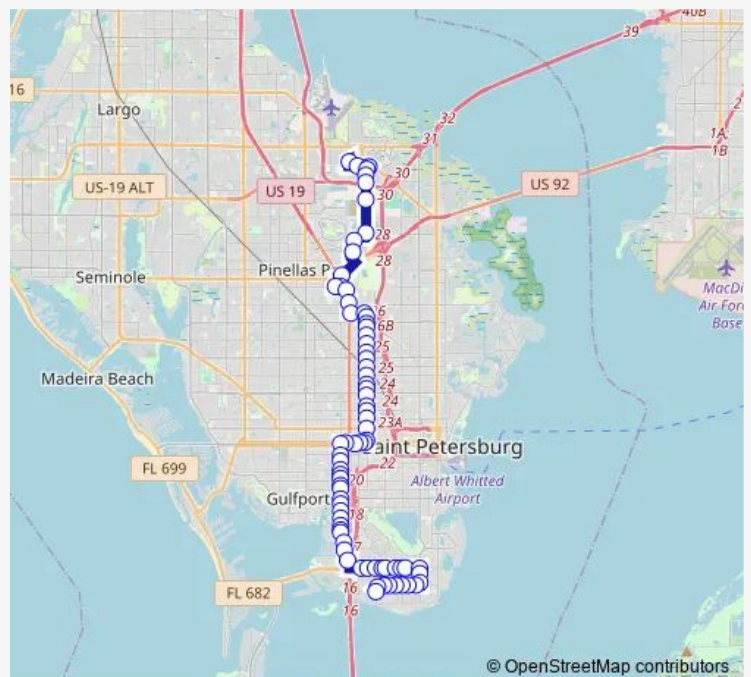

37th ST S + 46th AVE S

37th ST S + 42nd AVE S

37th ST S + 38th AVE S

37th ST S + 34th AVE S

37th ST S + 32nd AVE S

37th ST S + Abington AVE S

37th ST S + 2400

37th ST S + 22nd AVE S

37th ST S + 18th AVE S

37th ST S + 15th AVE S

37th ST S + 12th AVE S

37th ST S + 10th AVE S

**Route schedule**

Pinellas Point DR S + 65th AVE S — Psta 34th ST Layby - Platform - B

Monday	06:04-18:27
Tuesday	06:04-18:27
Wednesday	06:04-18:27
Thursday	06:04-18:27
Friday	06:04-18:27
Saturday	06:04-18:25
Sunday	08:04-17:02

**Route info**

Direction: Pinellas Point DR S + 65th AVE S

Stops: 62

Trip Duration: 1 hour 11 min

11 — South ST Pete/Psta 34th St

37th ST S + Fairfield AVE S

37th ST S + 5TH AVE S

37th ST S + 1ST AVE S

28th ST N + 20th AVE N

28th ST N + 22nd AVE N

28th ST N + 26th AVE N

28th ST N + 30th AVE N

28th ST N + 34th AVE N

28th ST N + 38th AVE N

28th ST N + 40th AVE N

28th ST N + 42nd AVE N