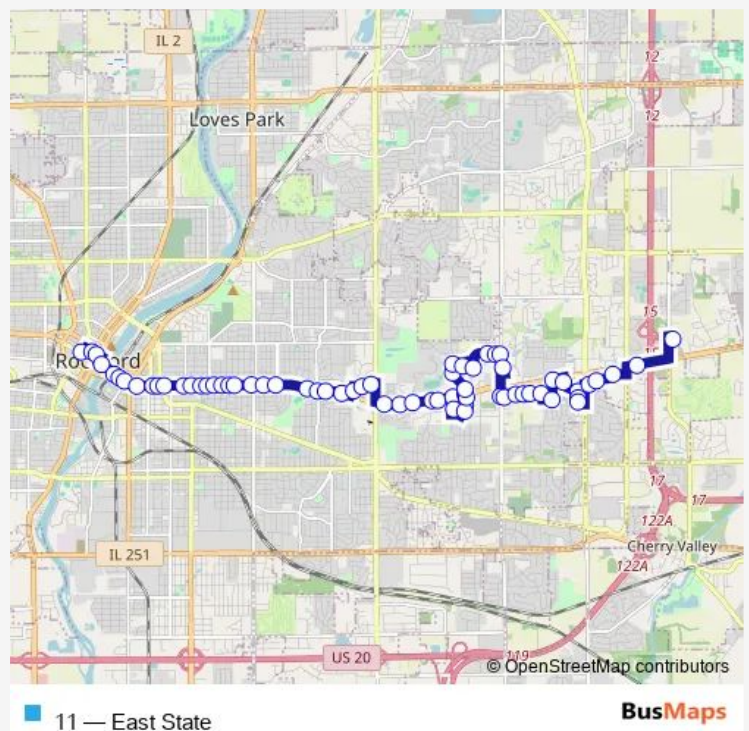

### Direction

East Side Transfer Center — Downtown Transfer Center  
Berth D

55 stops

[Open route schedule](#)

East Side Transfer Center

Lyford Subway-W

Argus Givannis-N-Inbound

Argus Amphitheater-NEC-Inbound

Roxbury East State-NWC-Inbound

E State OSF Center for Health-NEC-Inbound

### Route schedule

East Side Transfer Center — Downtown Transfer Center  
Berth D

Monday —

Tuesday —

Wednesday —

Thursday —

Friday —

Saturday 07:20-18:20

### Route info

Direction: East Side Transfer Center

Stops: 55

Trip Duration: 0 hour 45 min

11 — East State

Service Rd New Towne-NEC-Inbound

E State Rockford University-NEC-Inbound

E State Flintridge-NEC-Inbound