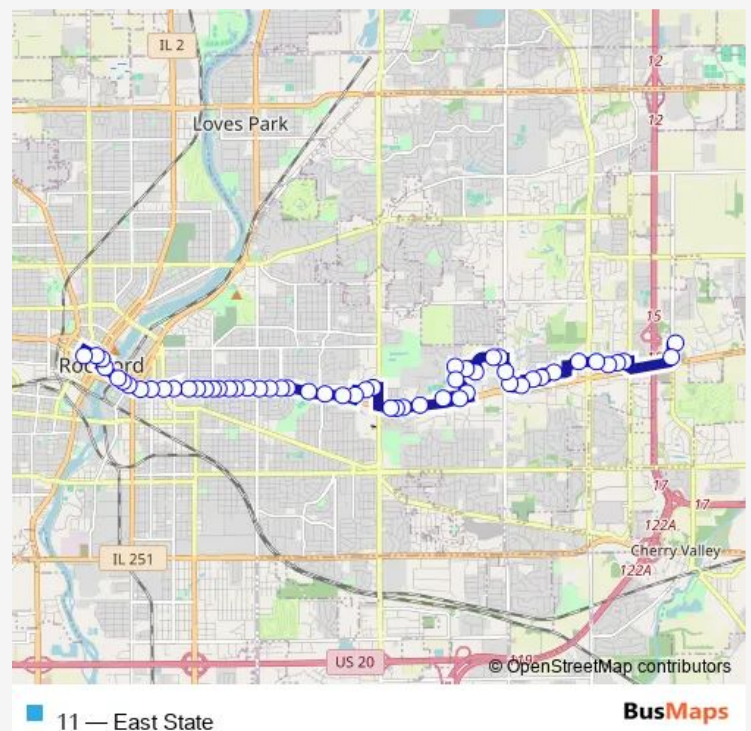

Mulford Village Bienterra Trail-N-Inbound

Mulford Village Chase Bank-E-Inbound

Executive Pkwy Mulford Village-E

Strathmoor Bancroft-N-Inbound

Strathmoor Gramercy-N-Inbound

OSF Strathmoor-NWC-Inbound

Strathmoor OSF Emergency-NWC-Inbound

Strathmoor Roxbury-NEC-Inbound

Roxbury Rockford Orthodontics-W-Inbound

Roxbury East State-NWC-Inbound

E State OSF Center for Health-NEC-Inbound

Route schedule

East Side Transfer Center — Downtown Transfer Center
Berth F

Monday	—
Tuesday	—
Wednesday	—
Thursday	—
Friday	—
Saturday	—
Sunday	16:50

Route info

Direction: East Side Transfer Center

Stops: 55

Trip Duration: 0 hour 45 min

11 — East State

Service Rd New Towne-NEC-Inbound

Thursday —

Friday —

Saturday 07:20-18:20

Sunday 05:35-18:20

Route info

Direction: East Side Transfer Center

Stops: 55

Trip Duration: 0 hour 45 min