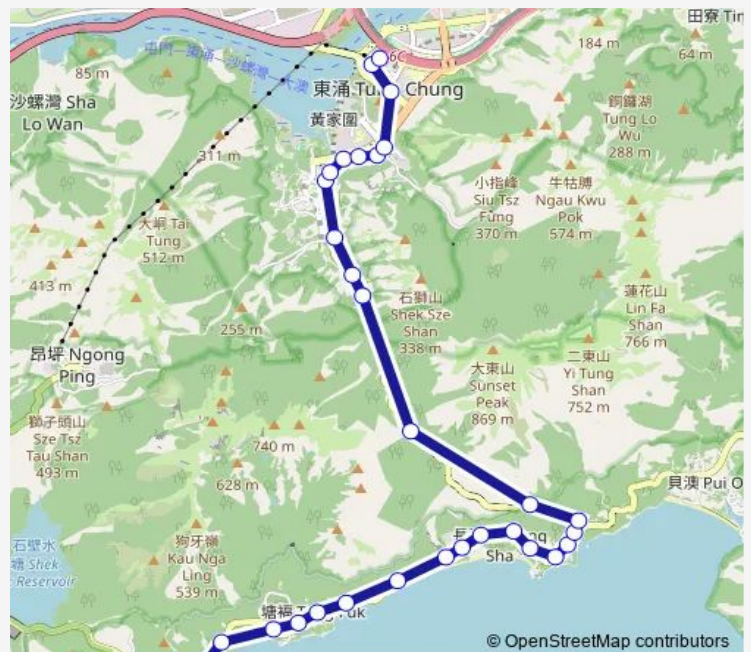

31 stops

[Open route schedule](#)

- [Nlb] Shui HAU Village (East)
- [Nlb] Lower WAN Lung
- [Nlb] Upper WAN Lung
- [Nlb] South Lantau Submarine Cable Station
- [Nlb] MA PO Ping Road Junction
- [Nlb] Tong FUK Village
- [Nlb] Tong FUK Beach
- [Nlb] Upper Cheung SHA Beach
- [Nlb] Cheung SHA Bridge
- [Nlb] Butterfly Crest
- [Nlb] Leyburn Villas
- [Nlb] Cheung SHA Fire Station
- [Nlb] Cheung SHA HA Tsuen
- [Nlb] Cheung SHA Police Headquarters
- [Nlb] Cheung SHA Sheung Tsuen
- [Nlb] SAN Shek WAN Roundabout
- [Nlb] Tung Chung Road
- [Nlb] Cheung SHA Catchwater
- [Nlb] PAK Kung Au

Route schedule

[Nlb] Shui HAU Village (East) — [Db] NON-Franchised BUS Loading AND Unloading Area OF Tung Chung Station BUS Terminus, TAT Tung Road|[Db] Tung Chung Station BUS Terminus|[Nlb] Tung Chung MTR Station|[Nlb] Tung Chung Station BUS Terminus

Monday	06:40
Tuesday	06:40
Wednesday	06:40
Thursday	06:40
Friday	06:40
Saturday	—
Sunday	—

Route info

Direction: [Nlb] Shui HAU Village (East)

Stops: 31

Trip Duration: 0 hour 38 min

[Nlb] Tung Chung AU Management Centre

Monday 07:00

Tuesday 07:00

Wednesday 07:00

Thursday 07:00

Friday 07:00

Saturday 07:00

Sunday —

Route info