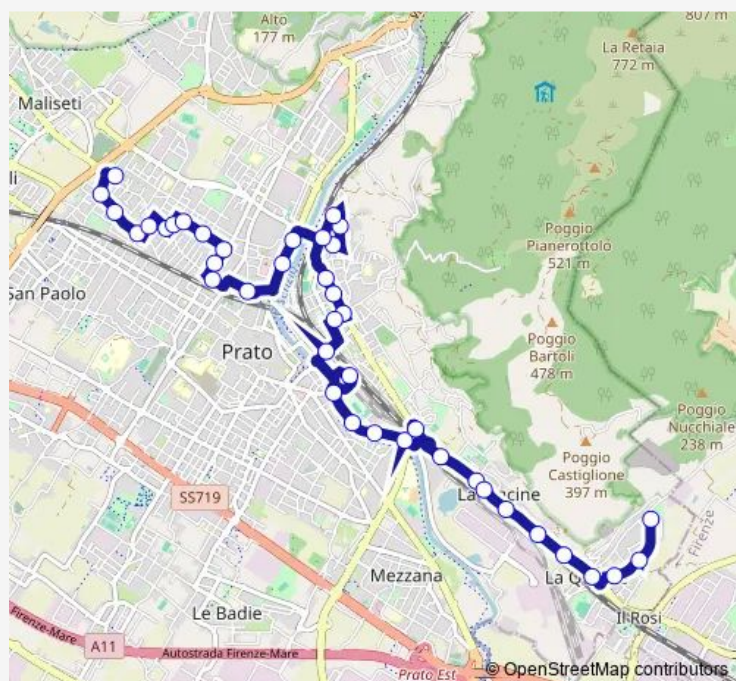

Firenze 10

Borgo Valsugana 8

Ponte Petrino 2

Firenze 12

Stadio 2

Ponte Alla Vittoria 2

Prato Stazione Fs 1

Machiavelli 1

Thursday 06:00-20:15

Friday 06:00-20:15

Saturday 06:00-20:00

Sunday 07:00-20:00

Route info

Direction: Pizzidimonte

Stops: 41

Trip Duration: 0 hour 37 min

11 — Pizzidimonte - Chiesanuova

Miniati

Del Palco

San Bernardino

Villani

Galilei 14

Galilei 16

Ciardi 1

Friday 06:05-20:22

Saturday 06:05-20:22

Sunday 07:20-20:20

Route info

Direction: Montalese 1

Stops: 40

Trip Duration: 0 hour 53 min

Ponte Alla Vittoria 1