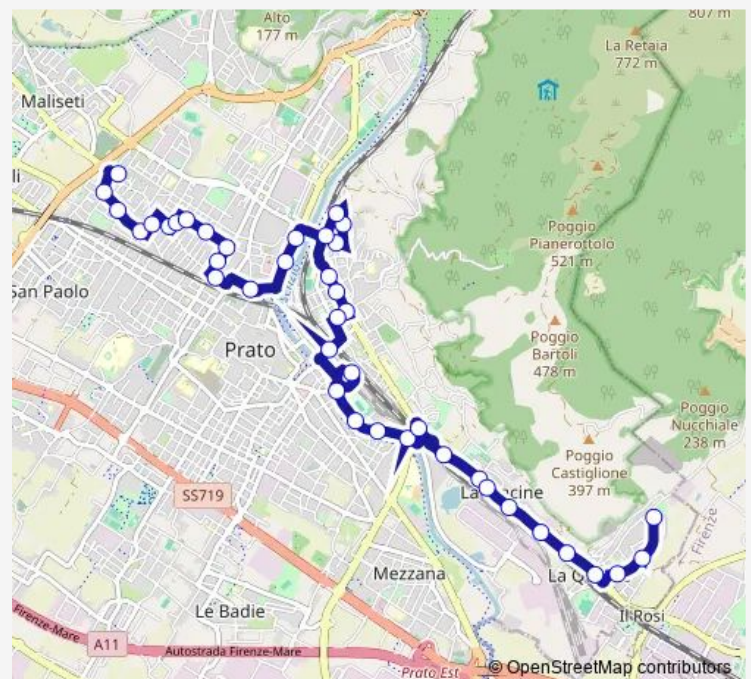

Thursday 06:05-20:22

Friday 06:05-20:22

Saturday 06:05-20:22

Sunday 07:20-20:20

Route info

Direction: Montalese 1

Stops: 40

Trip Duration: 0 hour 48 min

11 — Pizzidimonte - Chiesanuova

Sem Benelli 2

Rosmini

Machiavelli 2

Prato Stazione Fs 1

Ponte Alla Vittoria 1

Stadio 1

Firenze 1

Saturday 06:00-20:00

Sunday 07:00-20:00

Route info

Direction: Pizzidimonte

Stops: 41

Trip Duration: 0 hour 37 min

Galilei 14

Galilei 16