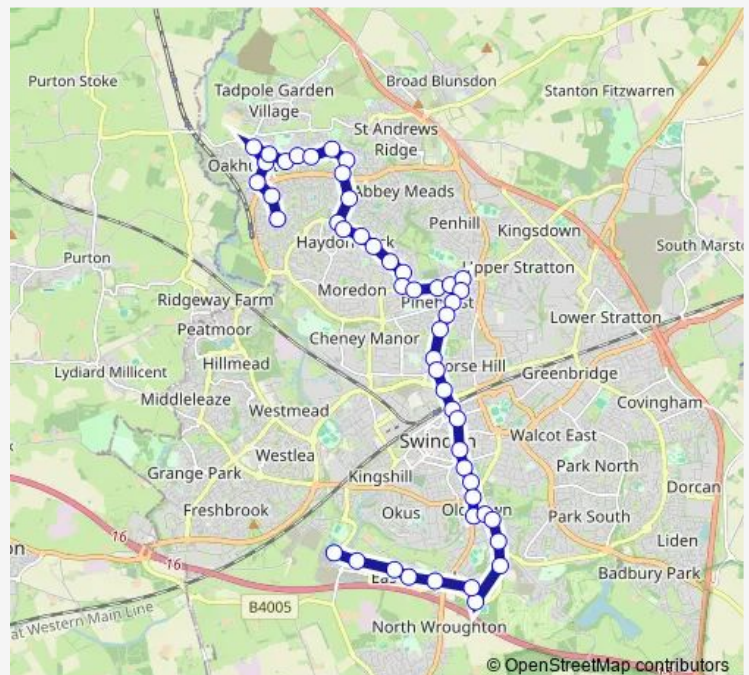

Dart Avenue

Larchmore Close

The Groves

Route schedule

Aiken Road — The Deanery Academy

Monday 05:07-22:53

Tuesday 05:07-22:53

Wednesday 05:07-22:53

Thursday 05:07-22:53

Friday 05:07-22:53

Saturday 06:43-22:53

Sunday 08:32-19:02

Route info

Direction: Aiken Road

Stops: 49

Trip Duration: 0 hour 52 min

11 — Taw Hill - Middle Wichel

Whitworth Road Cemetery

Haydon View

Orchid Close

Chestnut Avenue

Pinehurst Circle

Limes Avenue

Bay Tree Court

Friday 05:55-22:47

Saturday 06:25-22:47

Sunday 09:29-19:54

Route info

Direction: The Deanery Academy

Stops: 49

Trip Duration: 1 hour 3 min

Chestnut Avenue