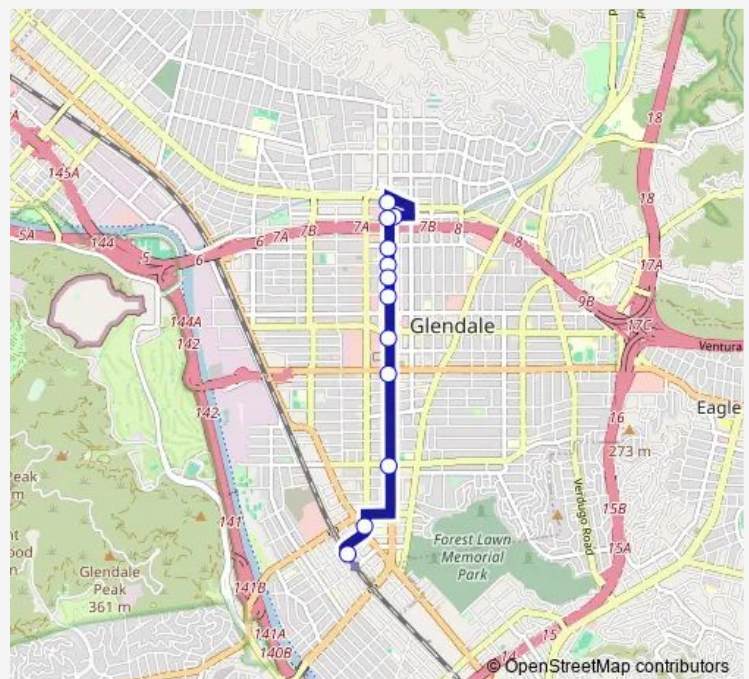

Friday 06:21-18:18

Saturday —

Sunday —

Route info

Direction: Monterey at Brand

Stops: 12

Trip Duration: 0 hour 15 min

Direction

Glendale Transportation Center (Gtc) — Monterey at Brand

9 stops

[Open route schedule](#)

Glendale Transportation Center (Gtc)

Central at Laurel

Brand at Chevy Chase

Brand at Colorado

Brand at Broadway

Brand at California

Brand at Lexington

Brand at Milford

Monterey at Brand

Route schedule

Glendale Transportation Center (Gtc) — Monterey at Brand

Monday 06:05-17:58

Tuesday 06:05-17:58

Wednesday 06:05-17:58

Thursday 06:05-17:58

Friday 06:05-17:58

Saturday —

Sunday —

Route info

Direction: Glendale Transportation Center (Gtc)

Stops: 9