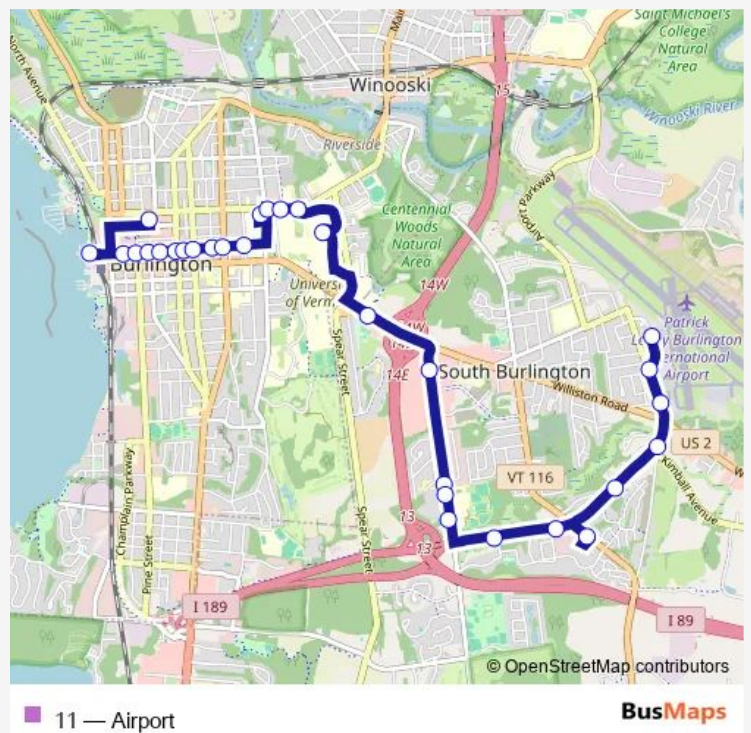

UVM Medical Center

Williston Road at Staples Plaza

Dorset Street at Peoples United Bank

Dorset Street at The Pines

Dorset Street at Town Square Drive

**Route schedule**

Downtown Transit Center - A, C, E, G, I — Burlington International Airport

Monday	06:00-22:30
Tuesday	06:00-22:30
Wednesday	06:00-22:30
Thursday	06:00-22:30
Friday	06:00-22:30
Saturday	06:00-18:00
Sunday	08:00-18:00

**Route info**

Direction: Downtown Transit Center - A, C, E, G, I

Stops: 30

Trip Duration: 0 hour 33 min

Dorset Street at Fire Station

Kennedy Drive at Twin Oaks Terrace

Kennedy Drive at Timber Lane

Country Park

Kennedy Drive at Windridge Condos

Kennedy Drive at Merchants Bank

## Route info

Direction: Burlington International Airport

Stops: 42

Trip Duration: 0 hour 36 min

Beaumont Street at Carrigan Drive

UVM Medical Center

Colchester Avenue at VAS Clinic

Colchester Avenue at Mansfield Avenue