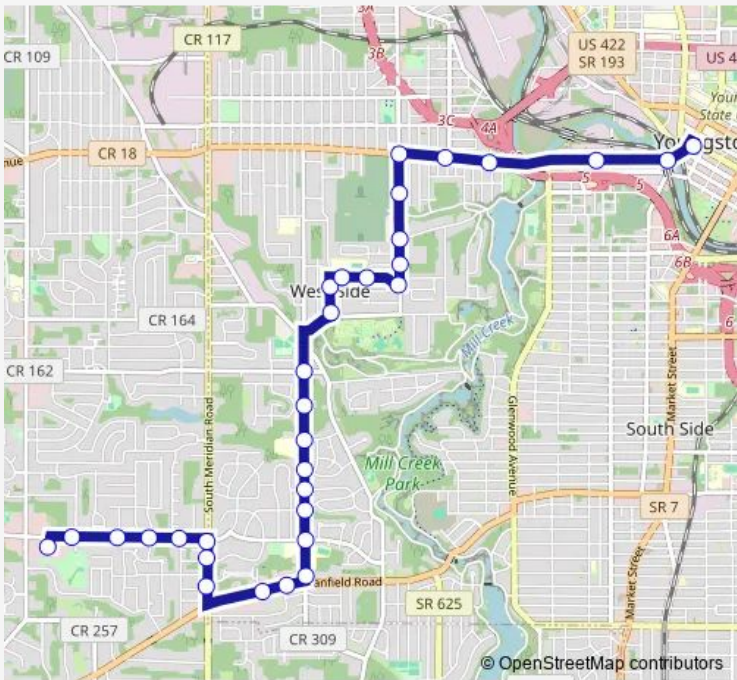

Bus 11 11 Cornersburg

[Go to website](#)

Direction
 Rulli Brothers — Federal Station
 32 stops
[Open route schedule](#)

- Rulli Brothers
- Kirk Rd & Evelyn Rd
- Kirk Rd & Kirkhaven Dr (Flag Stop)
- Kirk Rd & Red Gate Ln (Flag Stop)
- Kirk Rd & Allendale Ave (Flag Stop)
- S Meridian Rd & Kirk Rd (Flag Stop)
- S Meridian Rd & Wendover Cir (Flag Stop)
- Cornersburg (Flag Stop)
- Brandywine Apts (Flag Stop)
- Camelot Arms (Flag Stop)
- Schenley Ave & Canfield Rd
- Schenley Ave & Kirk Rd (Flag Stop)
- S Schenley Ave & Oran Dr
- Schenley Ave & Coral Sea Dr (Flag Stop)
- Schenley Ave & Rosewae Dr (Flag Stop)
- Schenley Ave & Dogwood Dr (Flag Stop)
- Schenley Ave & Hill Gate Rd (Flag Stop)
- S Schenley Ave & Decamp Rd
- Hazelwood Ave & Mccollum Rd (Flag Stop)
- Hazelwood Ave & Ridgelawn Ave (Flag Stop)
- Chaney High School

Route schedule
 Rulli Brothers — Federal Station

Monday	06:06-20:06
Tuesday	06:06-20:06
Wednesday	06:06-20:06
Thursday	06:06-20:06
Friday	06:06-20:06
Saturday	07:06-18:06
Sunday	—

Route info
 Direction: Rulli Brothers
 Stops: 32
 Trip Duration: 0 hour 24 min

11 — 11 Cornersburg **BusMaps**

Overlook Ave & Irene Ave

Overlook Ave & S Belle Vista Ave (Flag S

S Belle Vista Ave & Highlawn Ave (Flag S

S Bella Vista Ave & Price Rd (Flag Stop)

S Belle Vista Ave & Wher St (Flag Stop)

14 stops

[Open route schedule](#)

Canfield Rd & Arden Blvd

Canfield Rd & Bears Den Rd

Canfield Rd & Baymar Dr

Canfield Rd & S Schenley Ave

Camelot Arms

Brandywine Apartment