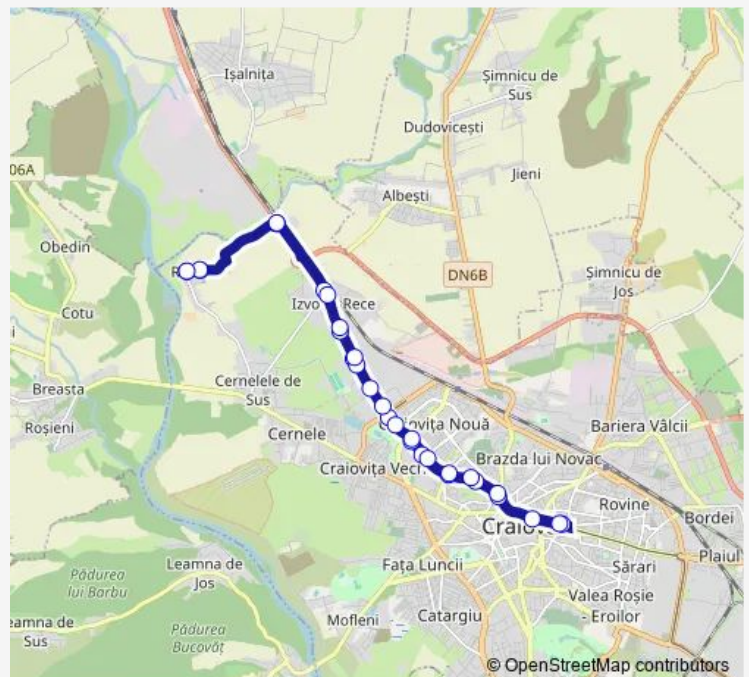

Thursday 10:30-18:30

Friday 10:30-18:30

Saturday 10:30-18:30

Sunday 10:30-18:30

Route info

Direction: Fantana Mireselor

Stops: 30

Trip Duration: 1 hour 0 min

11 — Traseul 11

Anl

Peco Severinului

Baumax

Succes

Marlorex

Izvorul Rece

Pod Amaradia